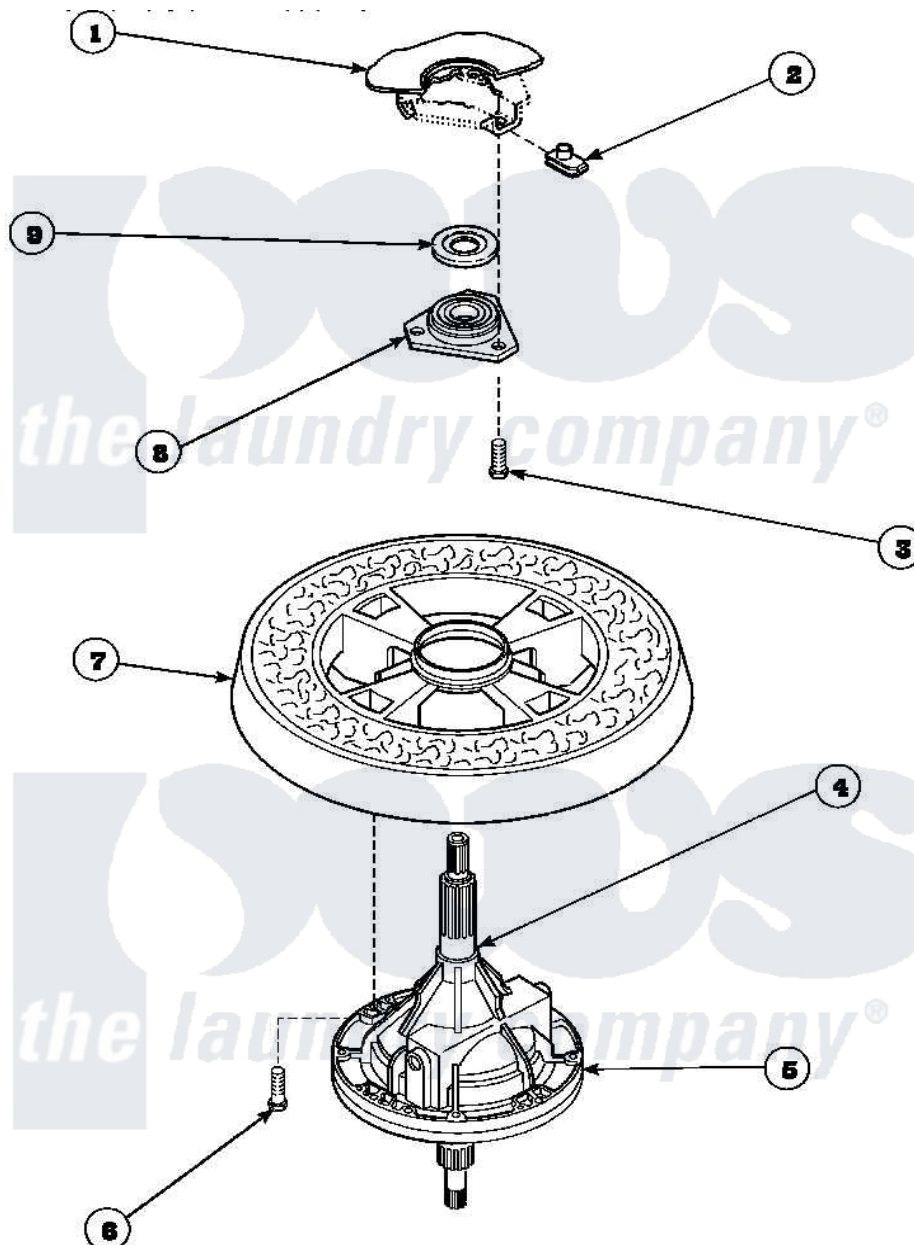

# Amana LW6163WM (BOM: PLW6163WM B) 27 - TRANSMISSION ASSY AND BALANCE RING

Amana Residential Amana LW6163WM (BOM: PLW6163WM B) Washer Parts Parts Diagram 27 - TRANSMISSION ASSY AND BALANCE RING  
 Click on the part number to view part

Item	Original Part Number	Replaced By	Status	Part Description
1	<a href="#">34438P</a>			Assembly, Outer Tub
2	<a href="#">27222</a>			Nut, Retainer 5/16-18
3	36991	<a href="#">3400500</a>		Bolt, 3405245 5/16-18 X 3/4
4	<a href="#">27604P</a>			Never-Seeze 1 Oz Tube
5	<a href="#">34526P</a>			Assembly, Transmission
6	37047		Not Available	SCREW, CAP
7	34731		Not Available	ASSY,BALANCE RING-COMPL
8	27182	<a href="#">40004201P</a>		Main Bearing Assembly
9	<a href="#">27187</a>			Flinger