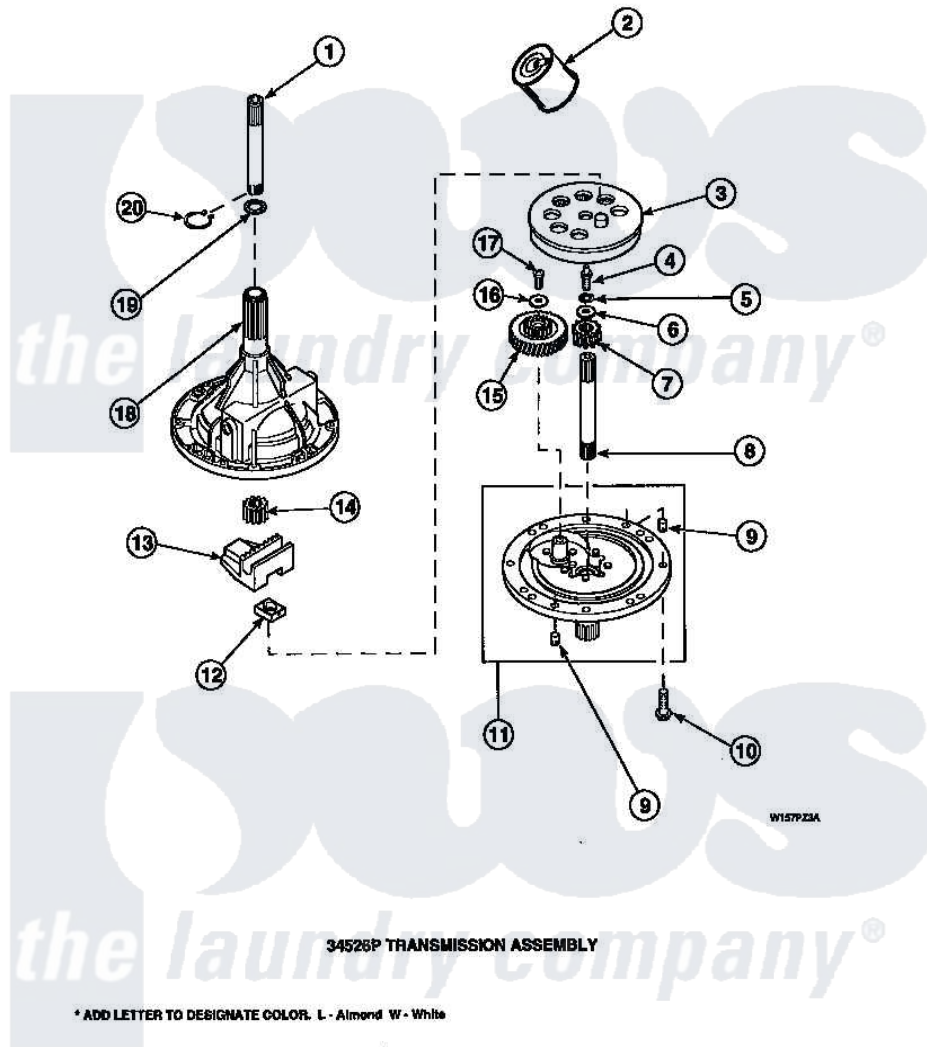

# Amana LW6501W2 (BOM: PLW6501W2 A) 01 - 34526P TRANSMISSION ASSY

Amana Residential Amana LW6501W2 (BOM: PLW6501W2 A) Washer Parts Parts Diagram 01 - 34526P TRANSMISSION ASSY  
 Click on the part number to view part

Item	Original Part Number	Replaced By	Status	Part Description
1	<a href="#">Y36570</a>			Shaft, Output
2	<a href="#">27243P</a>			Oil, CW Transmission F-
3	<a href="#">26577</a>			Assembly, Gear And Stud
4	27030		Not Available	SCREW, 1/4-20 SPECIAL
5	<a href="#">21456</a>			Lockwasher, 1/4 Intshkp
6	26509	<a href="#">40041501</a>		Washer
7	<a href="#">36562</a>			Pinion, Drive
8	<a href="#">34853</a>			Shaft, Input
9	<a href="#">27172</a>			Pin, Dowel
10	32814		Not Available	SCREW, 1/4-20X7/8 SERRA
11	<a href="#">38290</a>			Assembly, Cover
12	<a href="#">26493</a>			Slide
13	<a href="#">Y31526</a>			Rack
14	<a href="#">27003</a>			Pinion, Agitator
15	<a href="#">29161</a>			Gear, Reduction

16	29260	Not Available	WASHER
17	<a href="#">29273</a>		Screw, 1/4-20 X 3/8
18	33223	Not Available	ASSY, TRANSMISSION CASE
19	<a href="#">35092</a>		Washer, 3628id X 1.00 X .056
20	<a href="#">27197</a>		Ring, Retaining
NI	37577P	Not Available	SEALANT