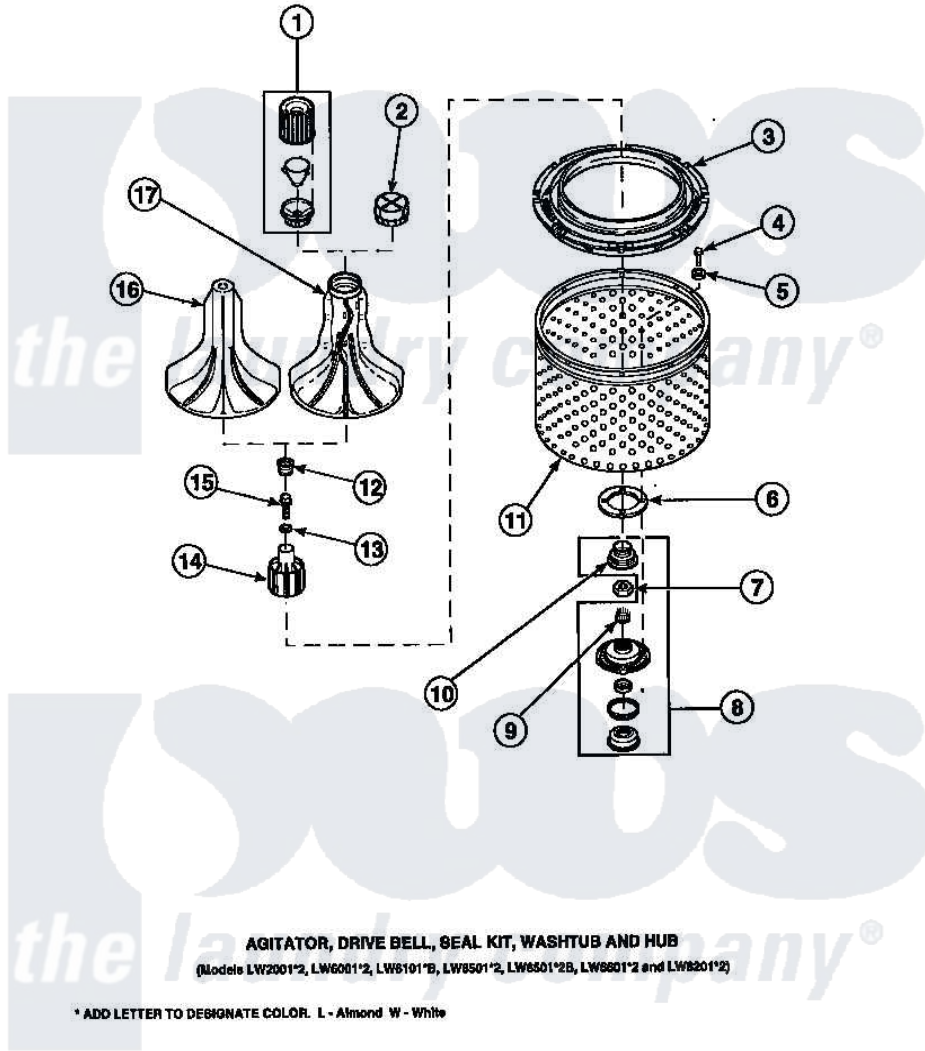

**Amana LW6501W2 (BOM: PLW6501W2 A) 02 - AGITATOR/DRIVE BELL/SEAL KIT/TUB & HUB**

Amana Residential Amana LW6501W2 (BOM: PLW6501W2 A) Washer Parts Parts Diagram 02 - AGITATOR/DRIVE BELL/SEAL KIT/TUB & HUB  
 Click on the part number to view part

Item	Original Part Number	Replaced By	Status	Part Description
1	36542	<a href="#">40002101W</a>		Assembly, Fabric Softner
2	<a href="#">36515</a>			Cap, Agitator
3	<a href="#">35035</a>			Guard, Clothes
4	27202	<a href="#">W10116787</a>		Screw
5	<a href="#">28094</a>			Gasket
7	Y29220	<a href="#">40016301</a>		Nut, Lock
8	495P3	<a href="#">R9900552</a>		Hub And Seal
9	29728	<a href="#">40008301</a>		Insert, Spline
10	36425	<a href="#">40016101</a>		Seal, Bell Drive
12	36511	<a href="#">40008401</a>		Plug, Bell
13	<a href="#">36472</a>			O-Ring
15	34288	<a href="#">40065102</a>		Screw, Shoulder 1/4
16	<a href="#">33513</a>			Agitator, Short-Coin
17	33174	<a href="#">40000501W</a>		Agitator, Flex Vane