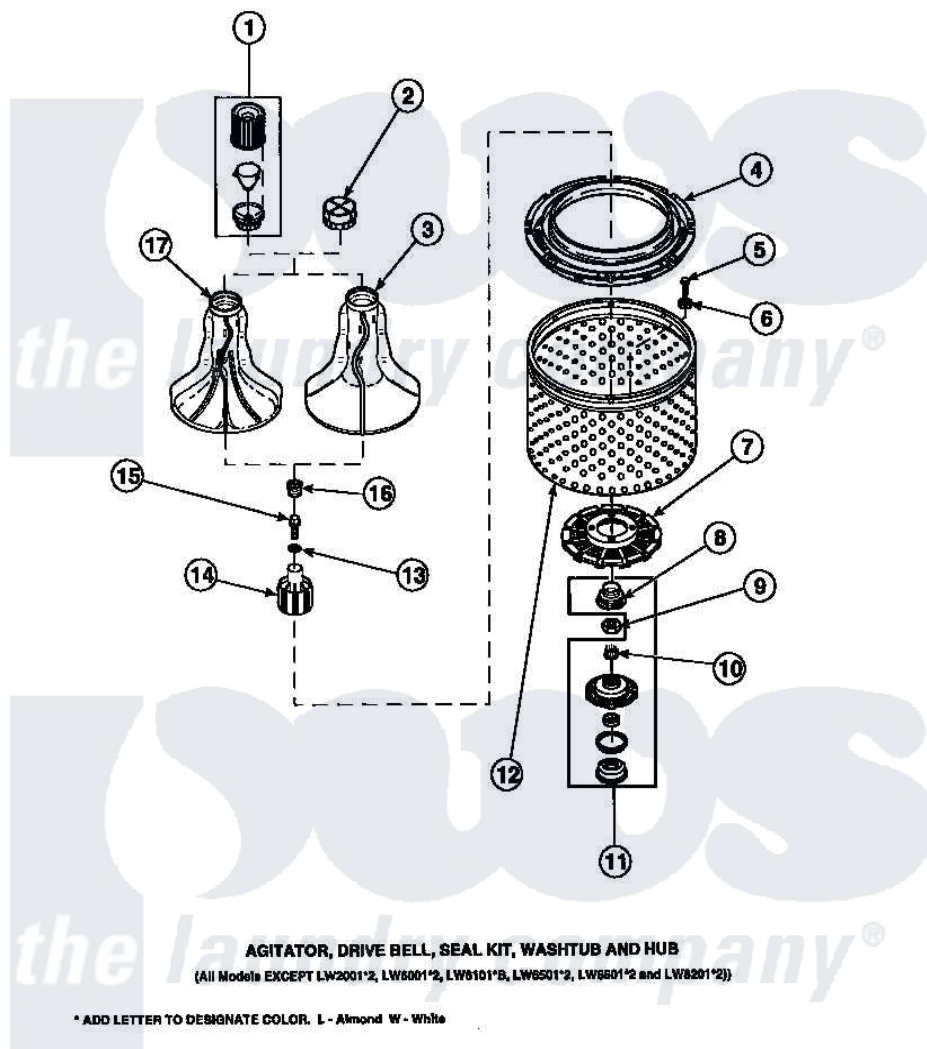

Amana LW6501W2 (BOM: PLW6501W2 A) 03 - AGITATOR/DRIVE BELL/SEAL KIT/TUB & HUB

Amana Residential Amana LW6501W2 (BOM: PLW6501W2 A) Washer Parts Parts Diagram 03 - AGITATOR/DRIVE BELL/SEAL KIT/TUB & HUB
 Click on the part number to view part

Item	Original Part Number	Replaced By	Status	Part Description
1	36542	40002101W		Assembly, Fabric Softner
2	36515			Cap, Agitator
3	36507	40000501W		Agitator, Flex Vane
4	35035			Guard, Clothes
5	27202	W10116787		Screw
6	28094			Gasket
7	32998	39371		Filter Lin
8	36425	40016101		Seal, Bell Drive
9	Y29220	40016301		Nut, Lock
10	29728	40008301		Insert, Spline
11	495P3	R9900552		Hub And Seal
12	33501P	R9900144		Kit- Wash
13	36472			O-Ring
14	36443P	R9900189		Kit, Drive Bell And Seal
15	34288	40065102		Screw, Shoulder 1/4