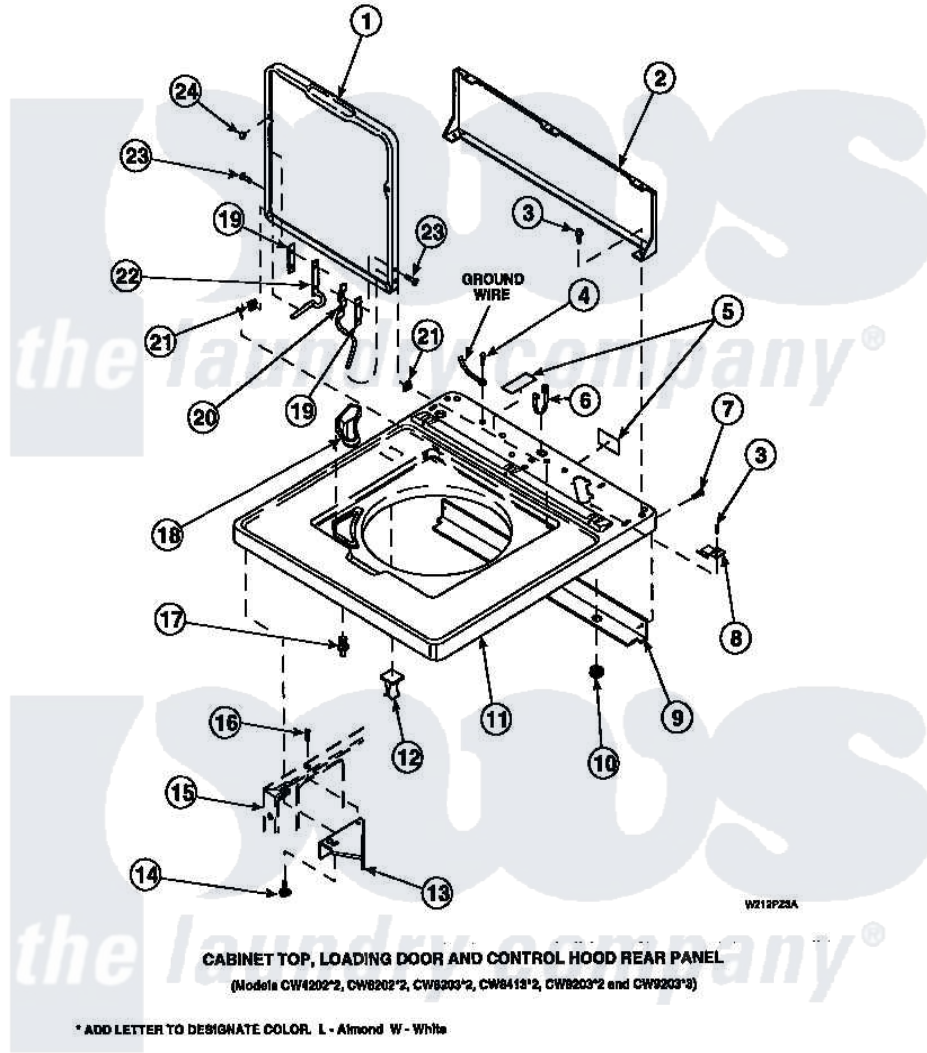

Amana LW6501W2 (BOM: PLW6501W2 A) 05 - CAB TOP/LOADING DR & CTRL HOOD REAR PAN

Amana Residential Amana LW6501W2 (BOM: PLW6501W2 A) Washer Parts Parts Diagram 05 - CAB TOP/LOADING DR & CTRL HOOD REAR PAN
 Click on the part number to view part

Item	Original Part Number	Replaced By	Status	Part Description
2	34903		Not Available	PANEL, BACK HOOD (USE 37782)
3	23962	W10116760		Screw
4	52909			Screw, 10B-16 X 1/2 HeX
6	21903	211881		Grommet, Cord Part Not Used-Gas Models Only
7	27196	27001200		Screw
8	35887	40063901		Clip, Hold Down
11	34902P		Not Available	TOP
12	36519		Not Available	CLIP
13	36034			Bracket, Director-Module
14	Y31644	27001200		Screw
15	34475P		Not Available	CABINET
16	36035		Not Available	SCREW,8-18X3/8 PHIL FLT HD
17	56534			Barrel, Support