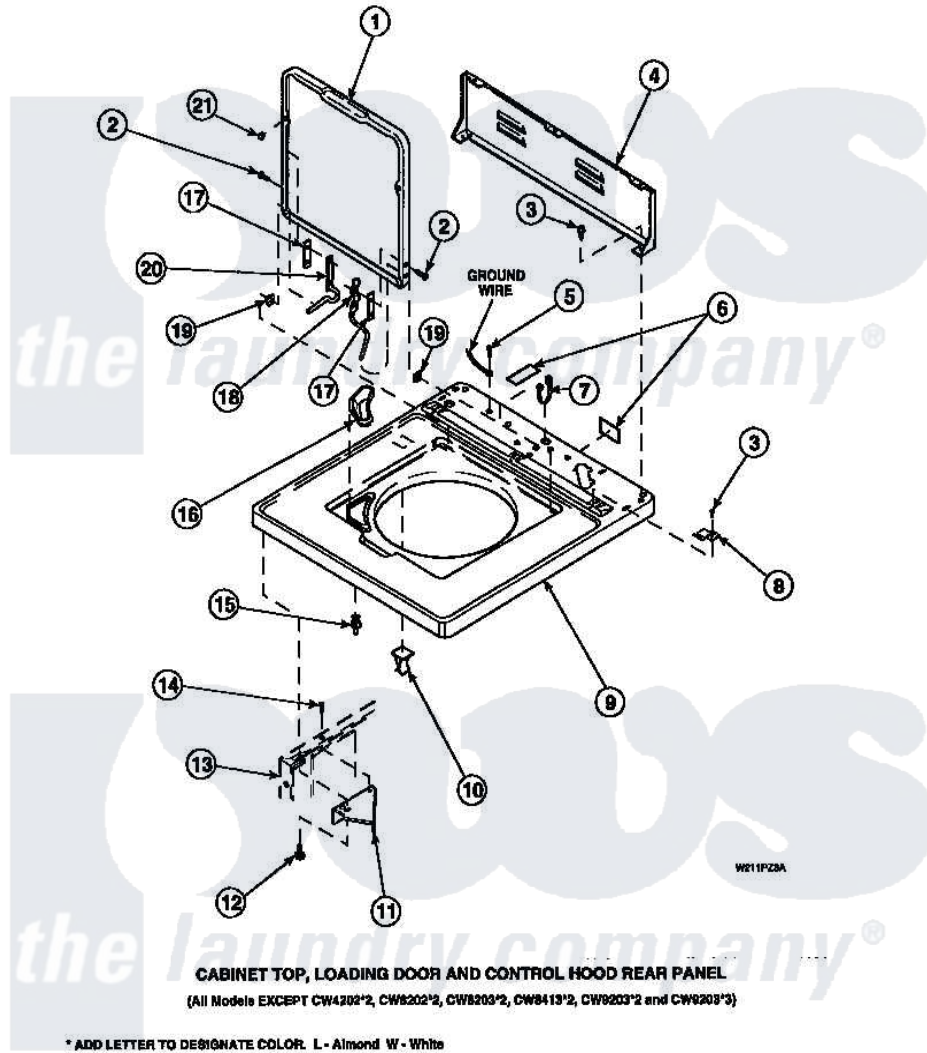

Amana LW6501W2 (BOM: PLW6501W2 A) 06 - CAB TOP/LOADING DR & CTRL HOOD REAR PAN

Amana Residential Amana LW6501W2 (BOM: PLW6501W2 A) Washer Parts Parts Diagram 06 - CAB TOP/LOADING DR & CTRL HOOD REAR PAN
 Click on the part number to view part

Item	Original Part Number	Replaced By	Status	Part Description
1	33541P		Not Available	LID
2	34337	W10119828		Screw, Lid Hinge Mounting
3	23962	W10116760		Screw
4	34903		Not Available	PANEL, BACK HOOD (USE 37782)
5	52909			Screw, 10B-16 X 1/2 HeX
6	24903		Not Available	STICKER,DISCONNECT POW
7	21903	211881		Grommet, Cord Part Not Used-Gas Models Only
8	35887	40063901		Clip, Hold Down
9	34902P		Not Available	TOP
10	36519		Not Available	CLIP
11	36034			Bracket, Director-Module
12	Y31644	27001200		Screw
13	34475P		Not Available	CABINET

14	36035	Not Available	SCREW,8-18X3/8 PHIL FLT HD
15	56534		Barrel, Support
16	34776	Not Available	DISPENSER,BLEACH
17	34338		Gasket, Hinge
18	36437		Hinge, Lid R
19	33446	40008201	Bushing, Hinge
20	36513		Hinge, Left
21	21685	40038001	Bumper
NI	26594P		Grease, Silicone - 2 Oz Tube