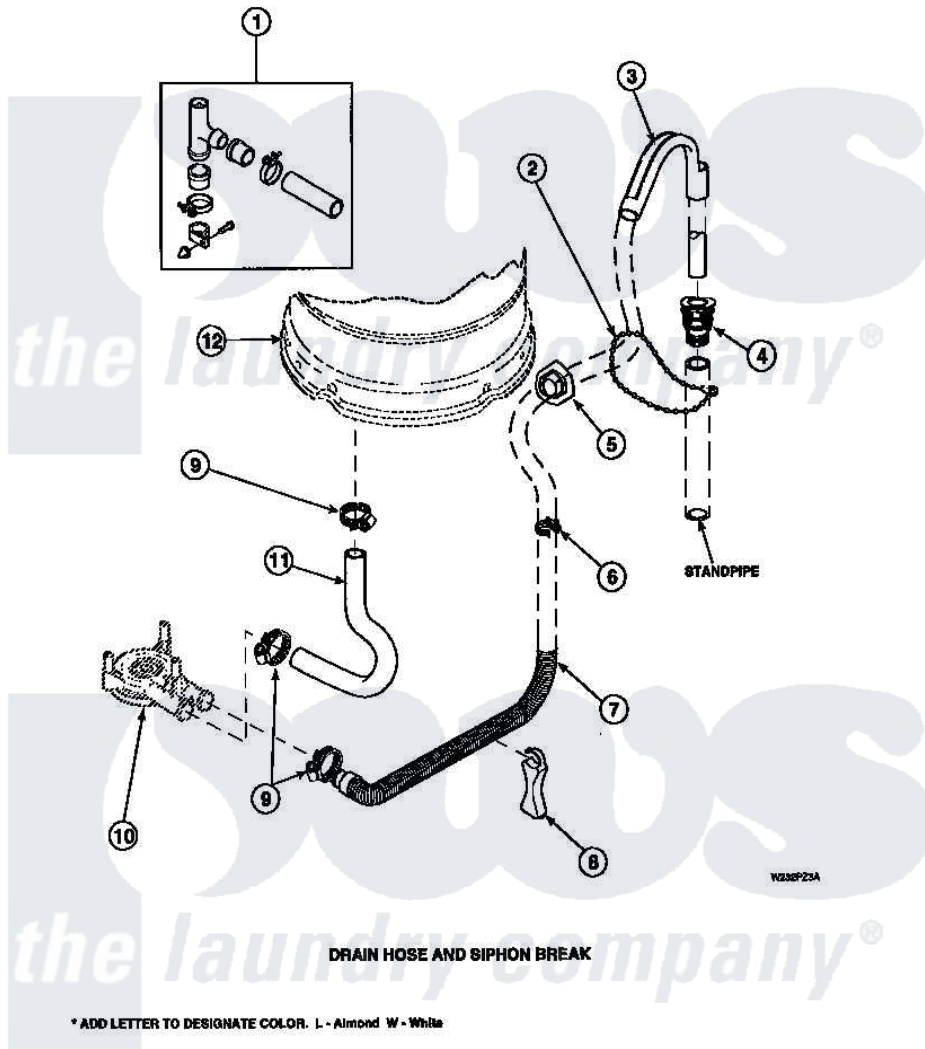

# Amana LW6501W2 (BOM: PLW6501W2 A) 07 - DRAIN HOSE AND SIPHON BREAK

Amana Residential Amana LW6501W2 (BOM: PLW6501W2 A) Washer Parts Parts Diagram 07 - DRAIN HOSE AND SIPHON BREAK

Click on the part number to view part

Item	Original Part Number	Replaced By	Status	Part Description
1	562P3	<a href="#">76660</a>		Break-Sphn
2	33489	<a href="#">8539404</a>		Tie-Wire
3	33615	<a href="#">22003814</a>		Retainer, Drain Hose
4	36878	<a href="#">40008101</a>		Adapter, Standpipe
5	<a href="#">32219</a>			Relief, Strain
6	<a href="#">36014</a>			Clip, Retainer-Hose
7	37245	<a href="#">40053901</a>		Hose, Drain
8	<a href="#">36522</a>			Hose Support
"	<a href="#">35487</a>			Support, Hose
9	36802	<a href="#">285655</a>		Clamp, Hose
10	36863P	<a href="#">27001233</a>		Pump
11	<a href="#">35753</a>			Hose, Tub To Pump-Ddp
"	<a href="#">35752</a>			Hose, Tub To Pump-Ddp
12	<a href="#">34438P</a>			Assembly, Outer Tub
"	<a href="#">34439P</a>			Outer Tub