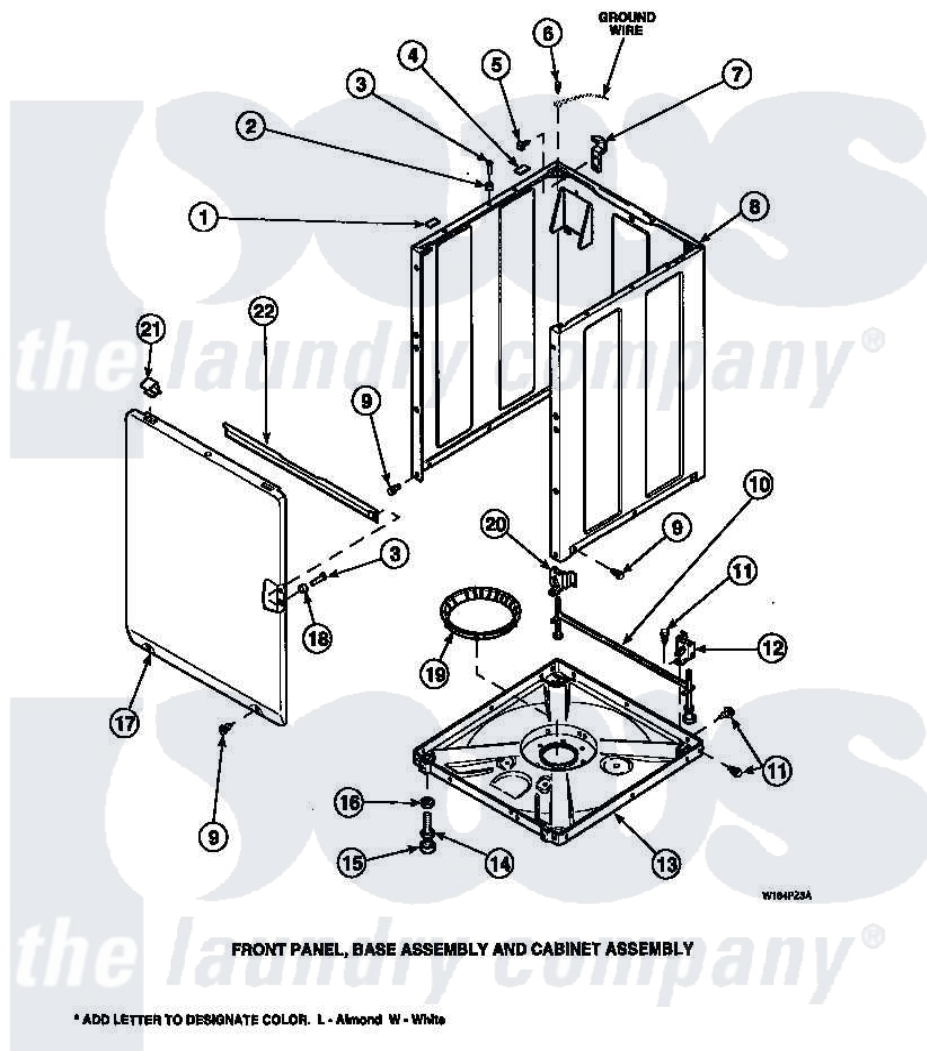

Amana LW6501W2 (BOM: PLW6501W2 A) 08 - FRONT PANEL, BASE ASSY AND CABINET ASSY

Amana Residential Amana LW6501W2 (BOM: PLW6501W2 A) Washer Parts Parts Diagram 08 - FRONT PANEL, BASE ASSY AND CABINET ASSY
 Click on the part number to view part

Item	Original Part Number	Replaced By	Status	Part Description
1	Y56128			Pad, Bumper
2	56079	505187		Locator, Panel
3	32671	Y014874		Screw, Idler Arm And Sleeve
4	36226			Pad, Bumper .25
5	34499		Not Available	SCREW, No.10B X 1/4 TAP IN HX
6	23962	W10116760		Screw
7	Y27103			Hinge, Hold-Down Lug
8	34475P		Not Available	CABINET
9	27196	27001200		Screw
10	34443			Assembly, Leg And Stabilizer
11	35148		Not Available	SCREW, 1/4-14 X 3/8 HX HD
12	36036		Not Available	BRACKET, SLL-RIGHT
13	36599P			Assembly Nut/ Leg Base
"	34434P			Assembly Nut/Leg Base

14	Y34319	22003428	Leg, Adjustable
15	34318	40016001	Foot, Rubber
16	Y21899	40038101	Nut, Leg
17	34656P	Not Available	NOT GOOD No. SEE NOTE PNL, FRONT
18	28102		Locator, Panel
19	36108	Not Available	SNUBBER PAD & ISOLATOR
20	36037		Bracket, SII-Left
21	35865		Clip, Hold-Down Front Panel
22	Y35097	Not Available	BRACE, FRT PNL