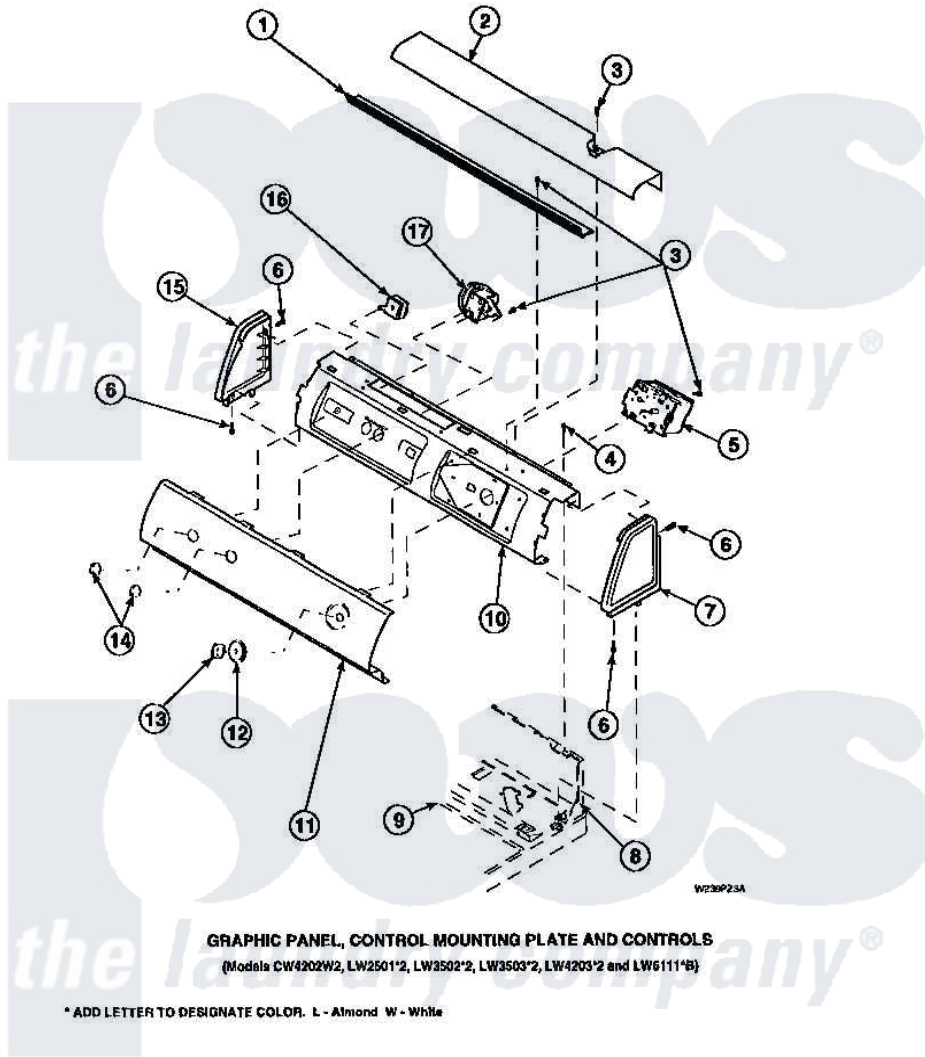

Amana LW6501W2 (BOM: PLW6501W2 A) 09 - GRAPHIC PANEL, CTRL MTG PLATE AND CTRLS

Amana Residential Amana LW6501W2 (BOM: PLW6501W2 A) Washer Parts Parts Diagram 09 - GRAPHIC PANEL, CTRL MTG PLATE AND CTRLS
 Click on the part number to view part

Item	Original Part Number	Replaced By	Status	Part Description
1	Y34826		Not Available	DIFFUSER,LAMP-CLEAR
3	23962	W10116760		Screw
4	34904	489355		Screw, 8 X 1/2
5	31239	31239P		Timer 3 Cycle Package
6	501086	90767		Screw, 8A X 3/8 HeX Washer Head Tapping
8	34903		Not Available	PANEL, BACK HOOD (USE 37782)
9	34902P		Not Available	TOP
10	34821		Not Available	CONTROL MOUNTING PLATE
16	35115			Switch, TemPerature 3 P
17	36045	40055101		Switch, Pressure