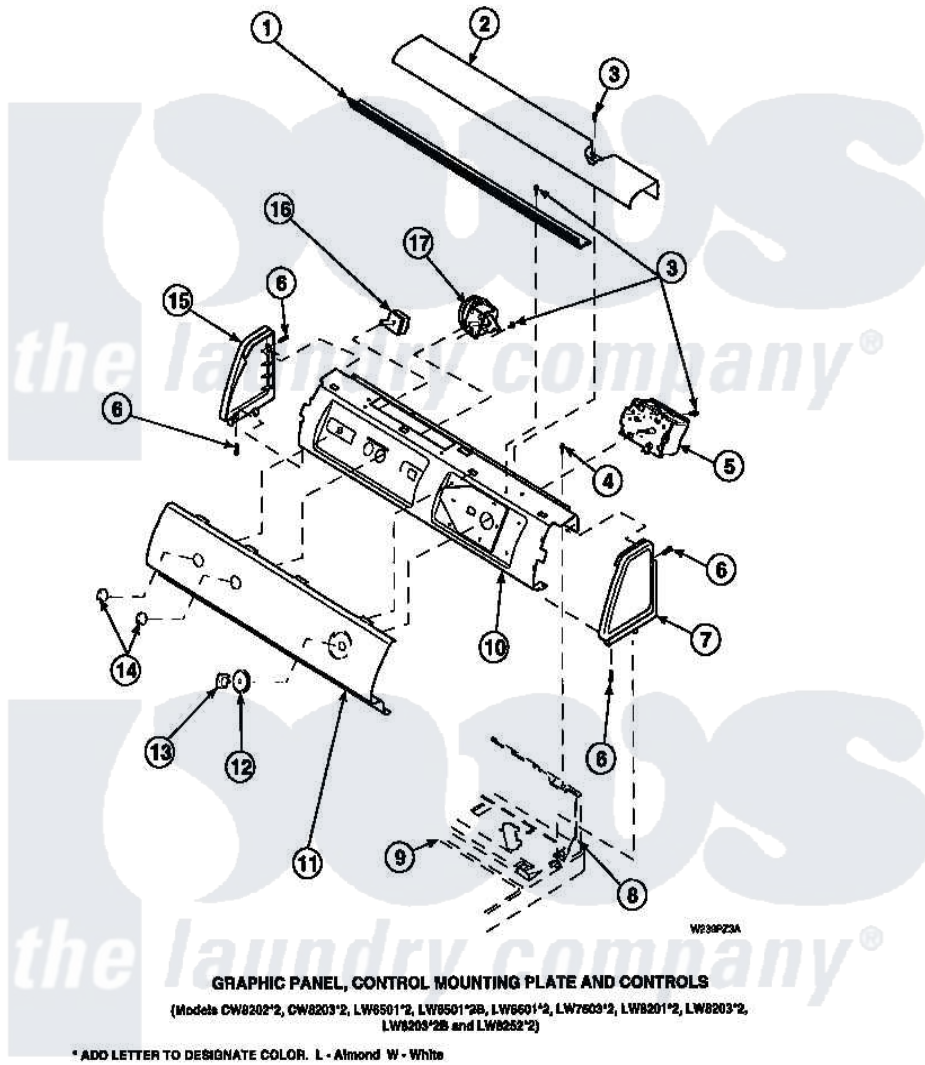

**Amana LW6501W2 (BOM: PLW6501W2 A) 10 - GRAPHIC PANEL, CTRL
MTG PLATE AND CTRLS**

Amana Residential Amana LW6501W2 (BOM: PLW6501W2 A) Washer Parts Parts Diagram 10 - GRAPHIC PANEL, CTRL MTG PLATE AND CTRLS
 Click on the part number to view part

Item	Original Part Number	Replaced By	Status	Part Description
1	Y34826		Not Available	DIFFUSER,LAMP-CLEAR
2	34824		Not Available	TOP COVER
3	23962	W10116760		Screw
4	34904	489355		Screw, 8 X 1/2
5	31239	31239P		Timer 3 Cycle Package
6	501086	90767		Screw, 8A X 3/8 HeX Washer Head Tapping
7	34817		Not Available	END CAP(RIGHT)
8	34903		Not Available	PANEL, BACK HOOD (USE 37782)
9	34902P		Not Available	TOP
10	34821		Not Available	CONTROL MOUNTING PLATE
11	37681W		Not Available	PANEL, GRAPHICS (WHITE)
"	36613		Not Available	GRAPHIC PANEL
"	36920		Not Available	GRAPHIC PANEL

12	36700	Not Available	TIMER KNOB SKIRT
13	35333	Not Available	TIMER KNOB
14	36701	Not Available	KNOB, TEMP
15	34818	Not Available	END CAP(LEFT)
16	35115		Switch, TemPerature 3 P
17	35010	39035	Switch, Pressure-Var
"	36045	40055101	Switch, Pressure