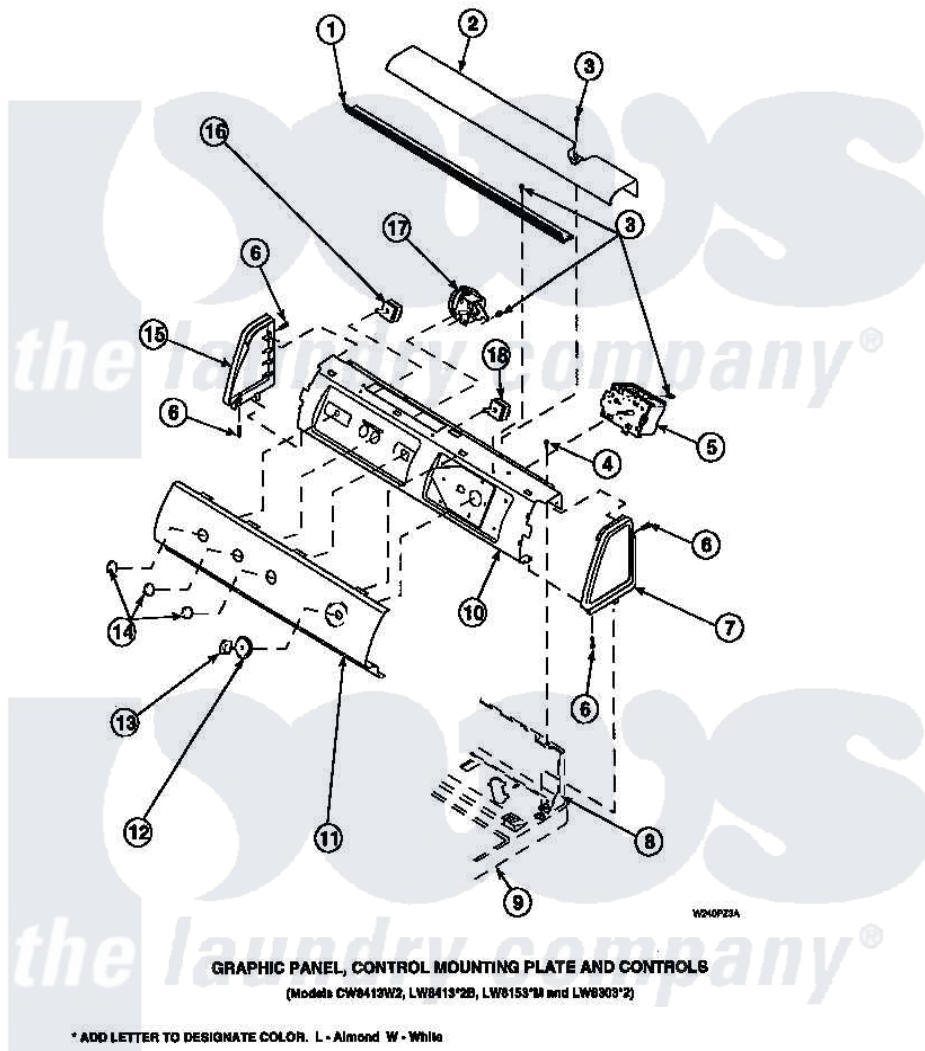

**Amana LW6501W2 (BOM: PLW6501W2 A) 11 - GRAPHIC PANEL, CTRL
MTG PLATE AND CTRLS**

Amana Residential Amana LW6501W2 (BOM: PLW6501W2 A) Washer Parts Parts Diagram 11 - GRAPHIC PANEL, CTRL MTG PLATE AND CTRLS
Click on the part number to view part

Item	Original Part Number	Replaced By	Status	Part Description
1	Y34826		Not Available	DIFFUSER,LAMP-CLEAR
2	34824		Not Available	TOP COVER
3	23962	W10116760		Screw
4	34904	489355		Screw, 8 X 1/2
5	36607			Timer, 4 Cycle
6	501086	90767		Screw, 8A X 3/8 HeX Washer Head Tapping
7	34817		Not Available	END CAP(RIGHT)
8	34903		Not Available	PANEL, BACK HOOD (USE 37782)
9	34902P		Not Available	TOP
10	34821		Not Available	CONTROL MOUNTING PLATE
11	36611		Not Available	PANEL, GRAPHICS
12	36700		Not Available	TIMER KNOB SKIRT
13	35333		Not Available	TIMER KNOB

14	36701	Not Available	KNOB, TEMP
15	34818	Not Available	END CAP(LEFT)
17	36045	40055101	Switch, Pressure