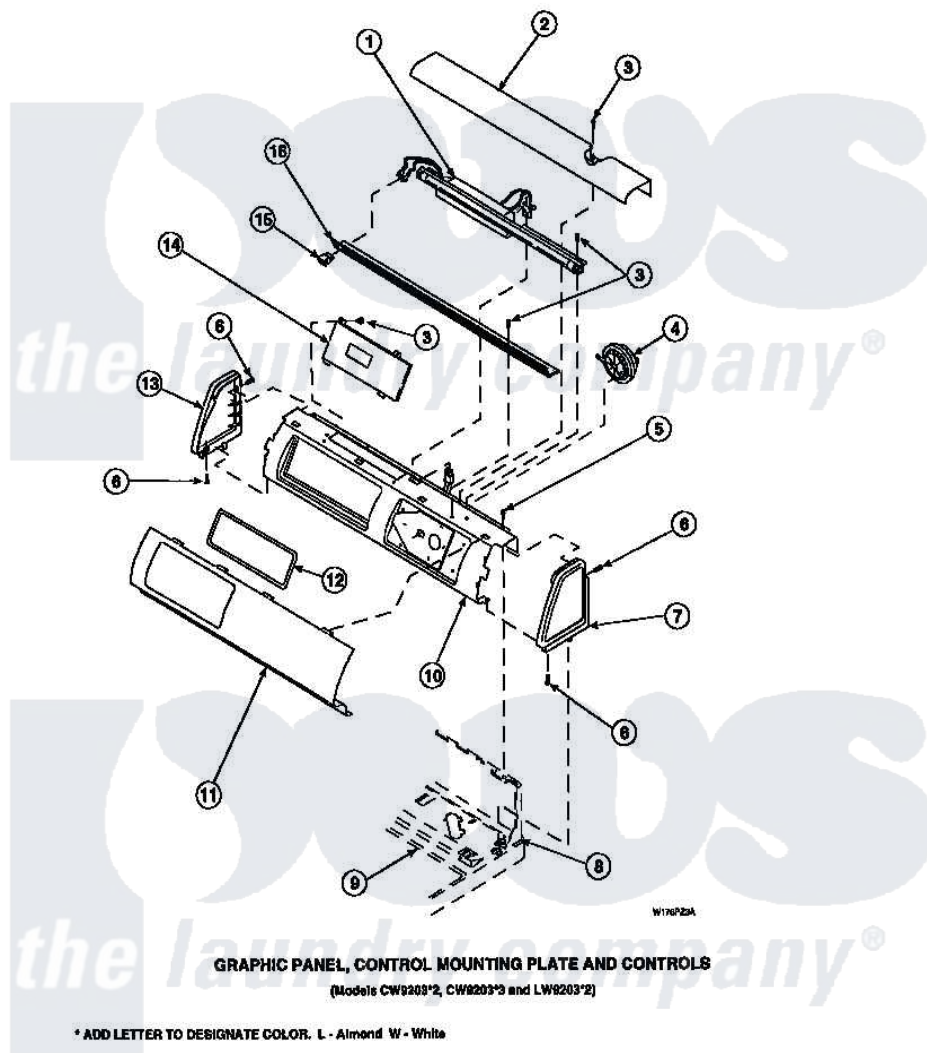

**Amana LW6501W2 (BOM: PLW6501W2 A) 12 - GRAPHIC PANEL, CTRL
MTG PLATE AND CTRLS**

Amana Residential Amana LW6501W2 (BOM: PLW6501W2 A) Washer Parts Parts Diagram 12 - GRAPHIC PANEL, CTRL MTG PLATE AND CTRLS
Click on the part number to view part

Item	Original Part Number	Replaced By	Status	Part Description
2	34824		Not Available	TOP COVER
3	23962	W10116760		Screw
5	34904	489355		Screw, 8 X 1/2
6	501086	90767		Screw, 8A X 3/8 HeX Washer Head Tapping
7	34817		Not Available	END CAP(RIGHT)
8	34903		Not Available	PANEL, BACK HOOD (USE 37782)
9	34902P		Not Available	TOP
13	34818		Not Available	END CAP(LEFT)