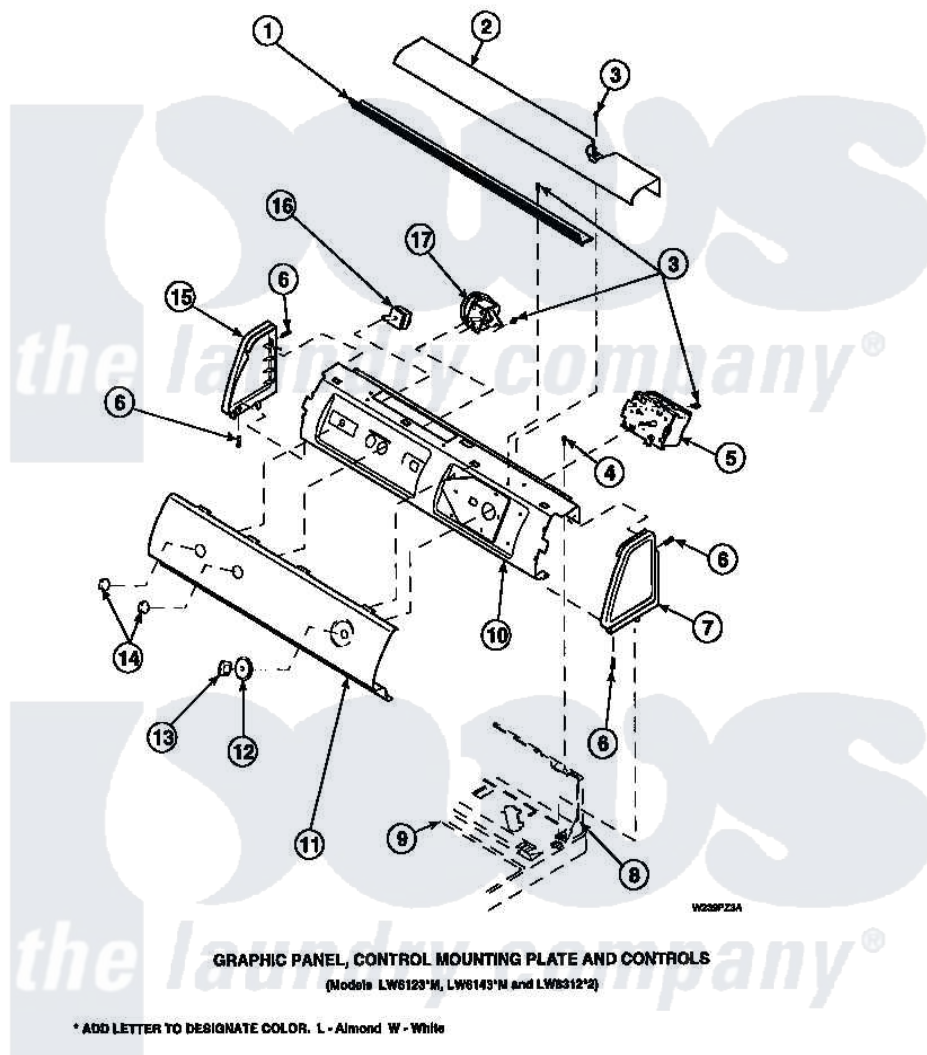

Amana LW6501W2 (BOM: PLW6501W2 A) 14 - GRAPHIC PANEL, CTRL MTG PLATE AND CTRLS

Amana Residential Amana LW6501W2 (BOM: PLW6501W2 A) Washer Parts Parts Diagram 14 - GRAPHIC PANEL, CTRL MTG PLATE AND CTRLS
Click on the part number to view part

Item	Original Part Number	Replaced By	Status	Part Description
1	Y34826		Not Available	DIFFUSER,LAMP-CLEAR
2	34824		Not Available	TOP COVER
3	23962	W10116760		Screw
4	34904	489355		Screw, 8 X 1/2
5	31239	31239P		Timer 3 Cycle Package
6	501086	90767		Screw, 8A X 3/8 HeX Washer Head Tapping
7	34817		Not Available	END CAP(RIGHT)
8	34903		Not Available	PANEL, BACK HOOD (USE 37782)
9	34902P		Not Available	TOP
10	34821		Not Available	CONTROL MOUNTING PLATE
12	36700		Not Available	TIMER KNOB SKIRT
13	35333		Not Available	TIMER KNOB
14	36701		Not Available	KNOB, TEMP

15 34818

Not Available

END CAP(LEFT)

16 [35115](#)

Switch, TemPerature 3 P

17 36045

[40055101](#)

Switch, Pressure