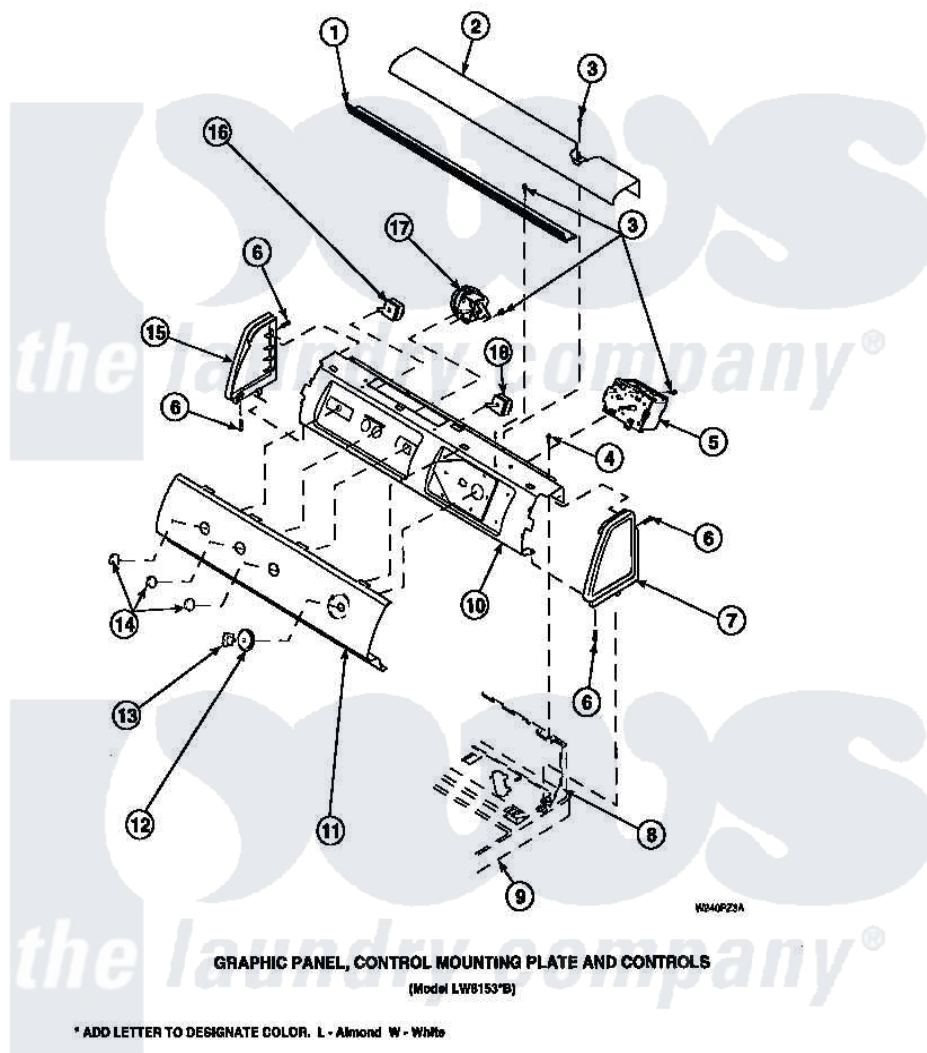

Amana LW6501W2 (BOM: PLW6501W2 A) 15 - GRAPHIC PANEL, CTRL
MTG PLATE AND CTRLS

Amana Residential Amana LW6501W2 (BOM: PLW6501W2 A) Washer Parts Parts Diagram 15 - GRAPHIC PANEL,
CTRL MTG PLATE AND CTRLS
Click on the part number to view part

Item	Original Part Number	Replaced By	Status	Part Description
1	Y34826		Not Available	DIFFUSER,LAMP-CLEAR
3	23962	W10116760		Screw
4	34904	489355		Screw, 8 X 1/2
6	501086	90767		Screw, 8A X 3/8 HeX Washer Head Tapping
8	34903		Not Available	PANEL, BACK HOOD (USE 37782)
9	34902P		Not Available	TOP
10	34821		Not Available	CONTROL MOUNTING PLATE
17	36045	40055101		Switch, Pressure