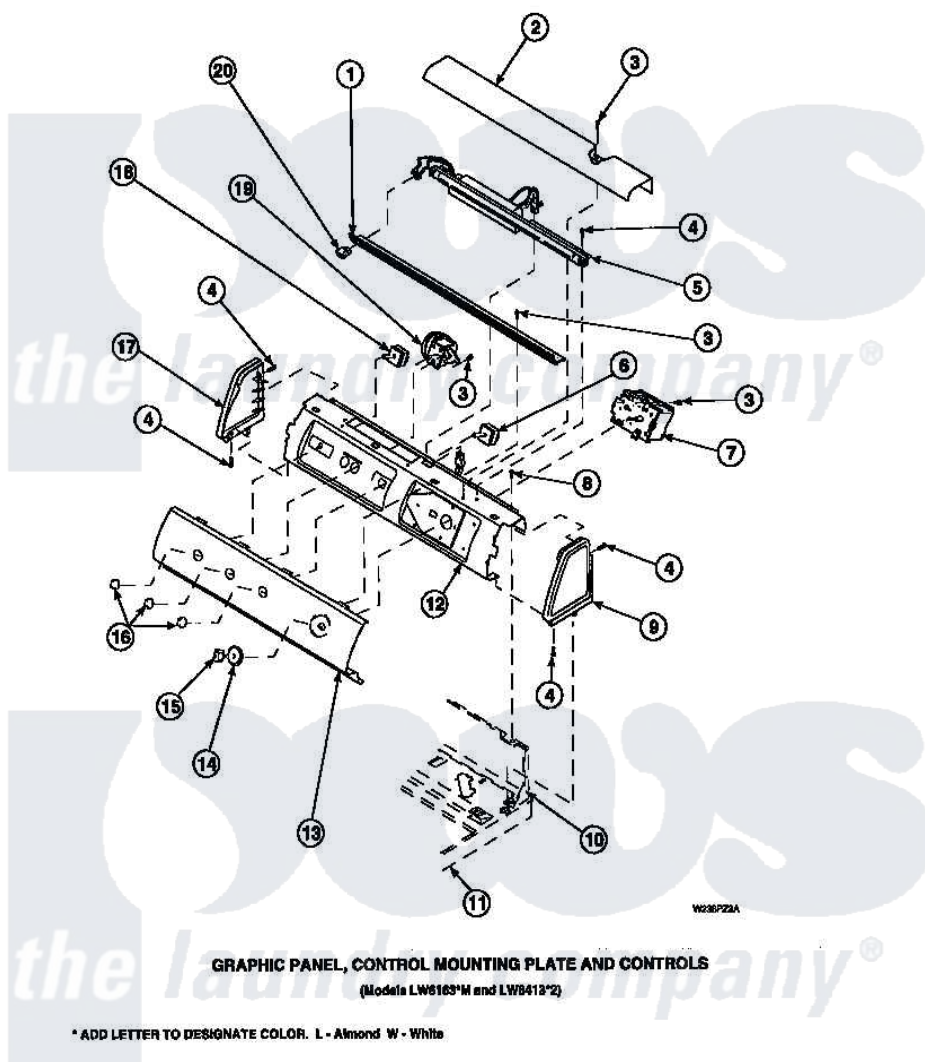

Amana LW6501W2 (BOM: PLW6501W2 A) 16 - GRAPHIC PANEL, CTRL MTG PLATE AND CTRLS

Amana Residential Amana LW6501W2 (BOM: PLW6501W2 A) Washer Parts Parts Diagram 16 - GRAPHIC PANEL, CTRL MTG PLATE AND CTRLS
Click on the part number to view part

Item	Original Part Number	Replaced By	Status	Part Description
2	34824		Not Available	TOP COVER
3	23962	W10116760		Screw
4	501086	90767		Screw, 8A X 3/8 HeX Washer Head Tapping
8	34904	489355		Screw, 8 X 1/2
9	34817		Not Available	END CAP(RIGHT)
10	34903		Not Available	PANEL, BACK HOOD (USE 37782)
11	34902P		Not Available	TOP
12	34821		Not Available	CONTROL MOUNTING PLATE
14	36700		Not Available	TIMER KNOB SKIRT
15	35333		Not Available	TIMER KNOB
16	36701		Not Available	KNOB, TEMP
17	34818		Not Available	END CAP(LEFT)
19	36045	40055101		Switch, Pressure