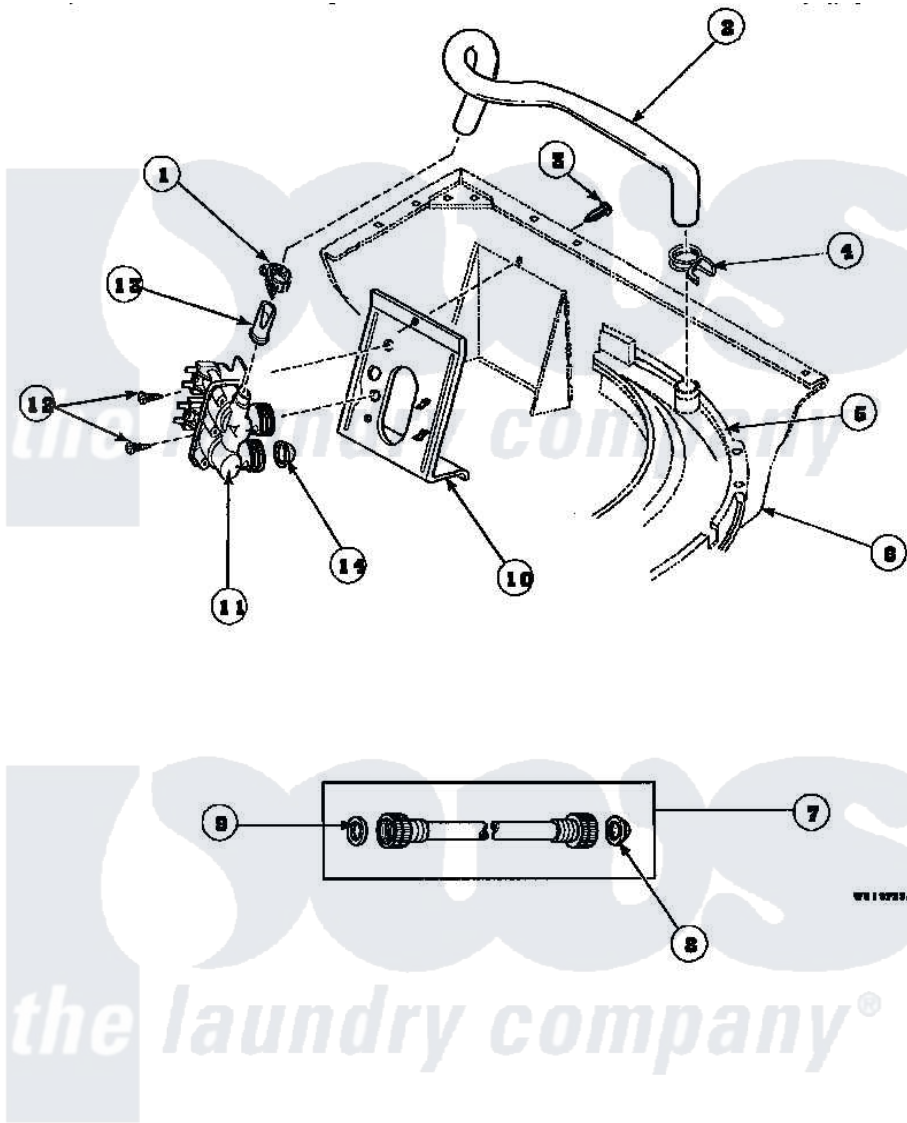

**Amana LW6501W2 (BOM: PLW6501W2 A) 17 - INLET/FILL HOSE & MIXING VLV MTG BRKT**

Amana [Residential Amana LW6501W2 \(BOM: PLW6501W2 A\) Washer Parts](#) Parts Diagram 17 - INLET/FILL HOSE & MIXING VLV MTG BRKT  
 Click on the part number to view part

Item	Original Part Number	Replaced By	Status	Part Description
1	36801	<a href="#">596669</a>		Clamp, Manifold
2	35874	<a href="#">38155</a>		Hose, Mix Valve To TU
3	33562	<a href="#">27001200</a>		Screw
4	<a href="#">29210</a>			Hose Clamp
5	<a href="#">36025P</a>			Assembly, Tub Coverand Gasket
6	34475P		Not Available	CABINET
7	20618	<a href="#">21001467</a>		Hose- 10'
"	20617		Not Available	HOSE, INLET (8 FT)
"	28330P	<a href="#">202860</a>		Inlet Hose Assembly
8	28605	<a href="#">22002960</a>		Strainer, Washer Inlet
9	20290	<a href="#">Y013783</a>		Washer, Inlet Hose
10	34972	<a href="#">39407</a>		Bracket, Valve
11	34963	<a href="#">34963P</a>		Valve Mixing Package
12	501086	<a href="#">00767</a>		Screw, 8A X 3/8 HeX Washer