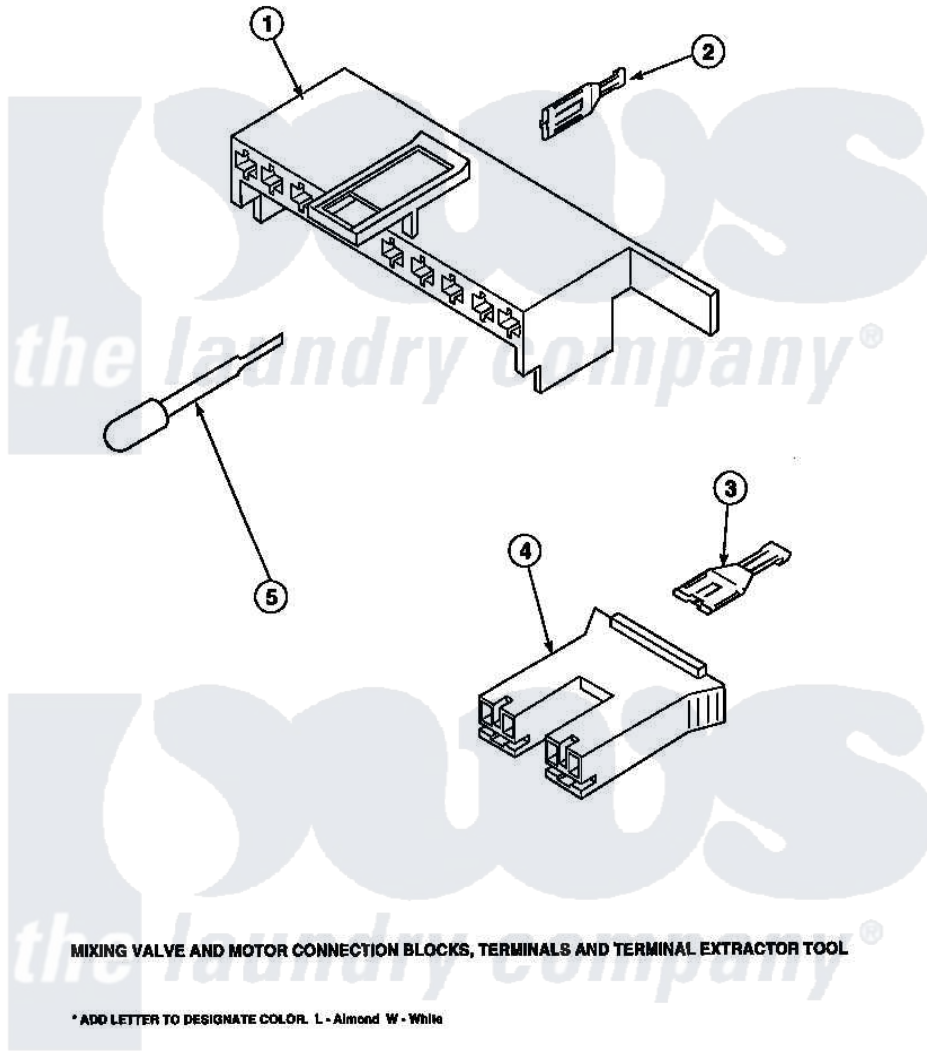

**Amana LW6501W2 (BOM: PLW6501W2 A) 19 - MIXING VALVE & MOTOR  
CONN BLOCKS, TERM**

Amana Residential Amana LW6501W2 (BOM: PLW6501W2 A) Washer Parts Parts Diagram 19 - MIXING VALVE & MOTOR CONN BLOCKS, TERM  
Click on the part number to view part

Item	Original Part Number	Replaced By	Status	Part Description
1	<a href="#">34677</a>			10 Circuit Plug
2	<a href="#">Y00188</a>			Molex Terminal
3	Y00121		Not Available	SPADE TERMINAL(12 GAUGE) (1/4 INCH-(2) 18 GAUGE WIRES O
4	<a href="#">34676</a>			Plug
"	34675		Not Available	PLUG
5	<a href="#">283P4</a>			Terminal Extractor Tool
NI	34349		Not Available	HOOD HARNESS -
"	<a href="#">35347</a>			Assembly, Wiring Harness
"	<a href="#">36484</a>			Harness Hood
"	<a href="#">35352</a>			Assembly, Wiring Harness-Hood
"	<a href="#">35350</a>			Assembly, Wiring Harness-Hood
"	<a href="#">36059</a>			Assembly, Wiring Harness-Hood