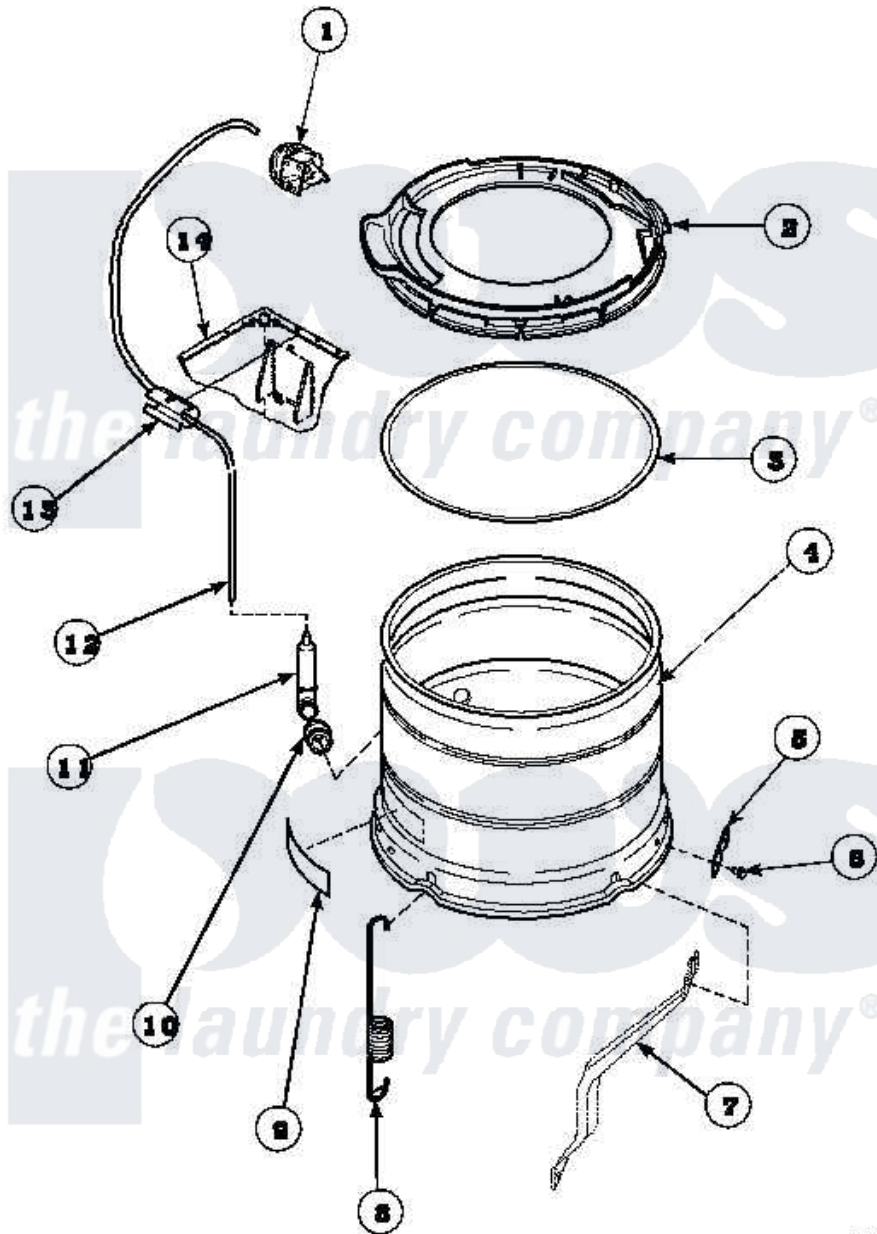

**Amana LW6501W2 (BOM: PLW6501W2 A) 21 - OUTER TUB, COVER AND PRESSURE HOSE**

Amana Residential Amana LW6501W2 (BOM: PLW6501W2 A) Washer Parts Parts Diagram 21 - OUTER TUB, COVER AND PRESSURE HOSE

Click on the part number to view part

Item	Original Part Number	Replaced By	Status	Part Description
1	36045	<a href="#">40055101</a>		Switch, Pressure
2	<a href="#">36025P</a>			Assembly, Tub Cover and Gasket
3	<a href="#">32857</a>			Gasket, Tub Cover Small
4	<a href="#">34438P</a>			Assembly, Outer Tub
5	<a href="#">27926</a>			Plate, Leg .063
6	35369	<a href="#">40128701</a>		Screw, 5/16-18 X .50
7	34471		Not Available	LEG,SUPPORT
8	<a href="#">35948</a>			Spring, Leg-Large Tub
9	500049		Not Available	STICKER
10	29175	<a href="#">40037801</a>		Grommet
11	30907	<a href="#">40008501</a>		Assembly, Pressure Bulb
12	29213	<a href="#">39125</a>		Tubing 31
13	36985		Not Available	CLIP, HOSE
14	34475P		Not Available	CABINET