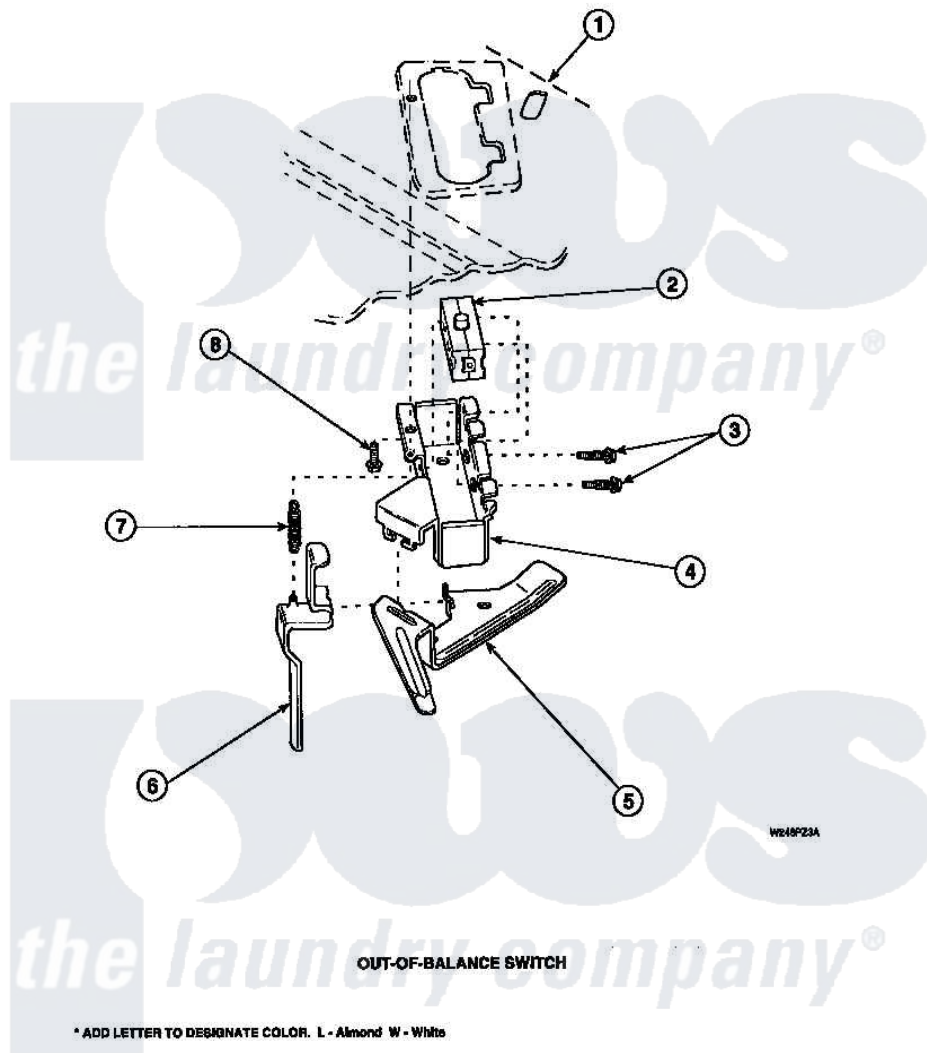

Amana LW6501W2 (BOM: PLW6501W2 A) 22 - OUT-OF-BALANCE SWITCH

Amana Residential Amana LW6501W2 (BOM: PLW6501W2 A) Washer Parts Parts Diagram 22 - OUT-OF-BALANCE SWITCH

Click on the part number to view part

Item	Original Part Number	Replaced By	Status	Part Description
1	34902P		Not Available	TOP
2	33445	27001095		Switch, Lid
3	36510			Screw
4	36497P			Kit, Switch Holder
5	33441			Arm, Actuator
6	33442			Lever, Unbalanced Load
7	33443			Spring
8	23962	W10116760		Screw