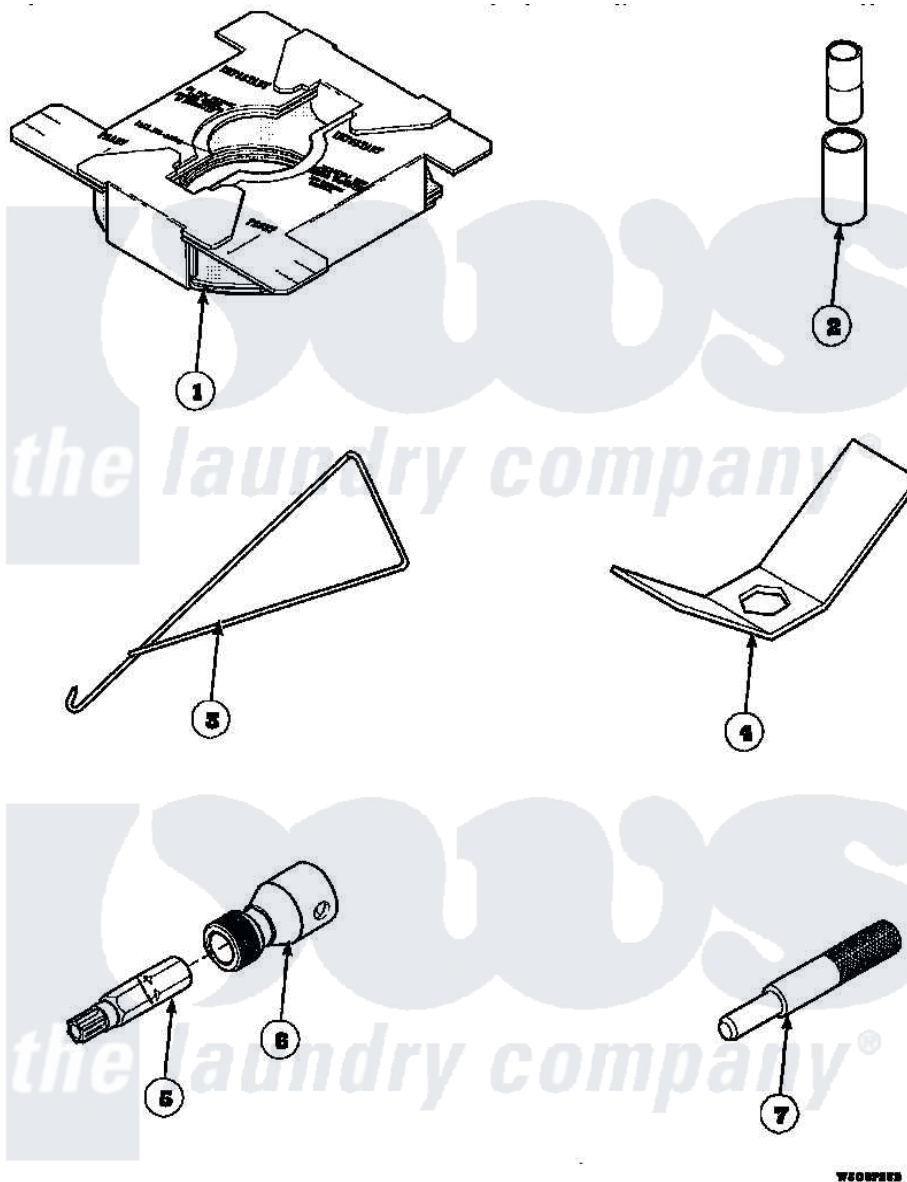

Amana LW6501W2 (BOM: PLW6501W2 A) 24 - SPECIAL TOOLS

Amana Residential Amana LW6501W2 (BOM: PLW6501W2 A) Washer Parts Diagram 24 - SPECIAL TOOLS
 Click on the part number to view part

Item	Original Part Number	Replaced By	Status	Part Description
1	36926		Not Available	BRACE, SHIPPING
2	242P4			Installer, Spring
3	289P4	321P4		Hook, Spring
4	237P4	306P4		Hex Wrench
5	282P4			T25 Tamper Resistant Bit
6	24161			Torx Bit Holder
7	305P4		Not Available	TOOL, TRANSMISSION PI
NI	555P3	725P3		Kit