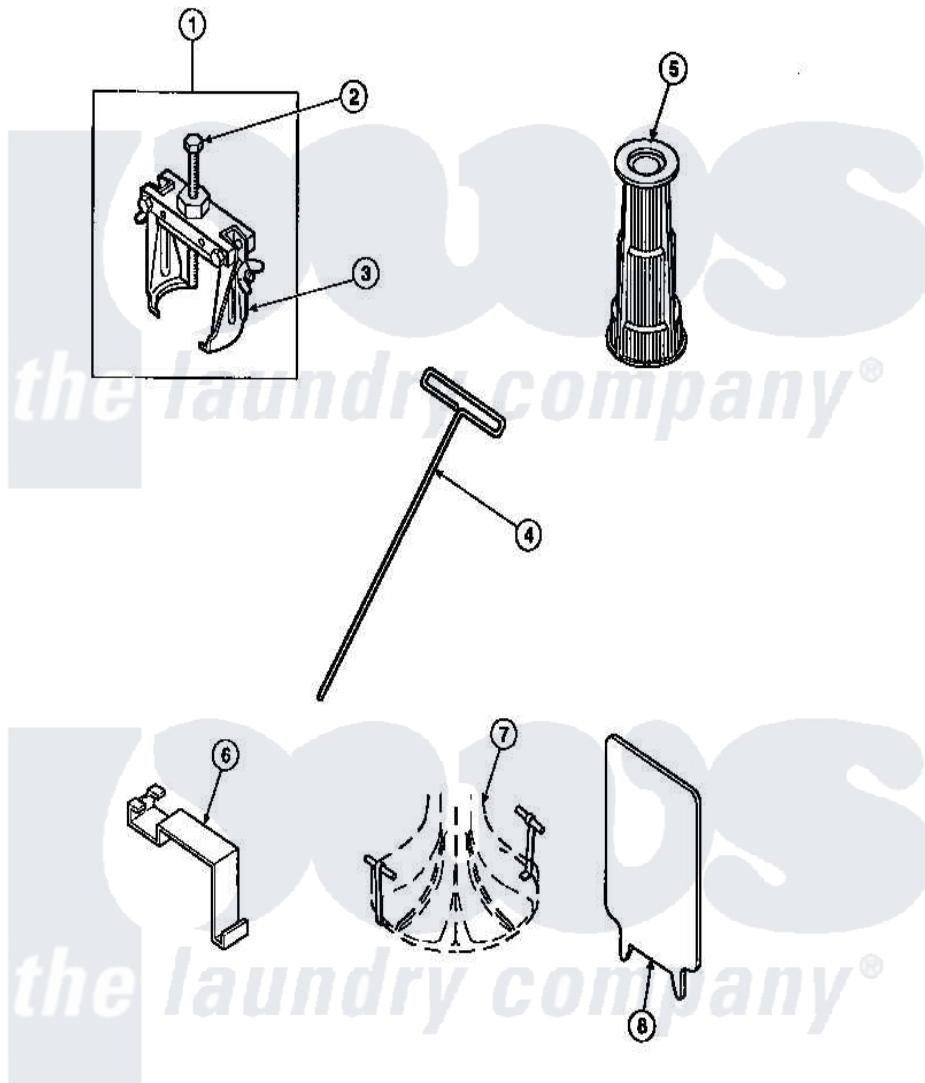

Amana LW6501W2 (BOM: PLW6501W2 A) 25 - SPECIAL TOOLS

Amana Residential Amana LW6501W2 (BOM: PLW6501W2 A) Washer Parts Parts Diagram 25 - SPECIAL TOOLS

[Click on the part number to view part](#)

Item	Original Part Number	Replaced By	Status	Part Description
1	294P4			Bell Tool
2	294P4B			Drive Bell Bolt
3	294P4A			Jaw, Drive Bell Tool
4	291P4		Not Available	WRENCH, T - ALLEN
5	293P4			Seal Tool
6	273P4			Tub Cover Gasket Tool
7	254P4P			Agitator Hooks
8	272P4			Tool, Lid Switch Instal
NI	555P3	725P3		Kit