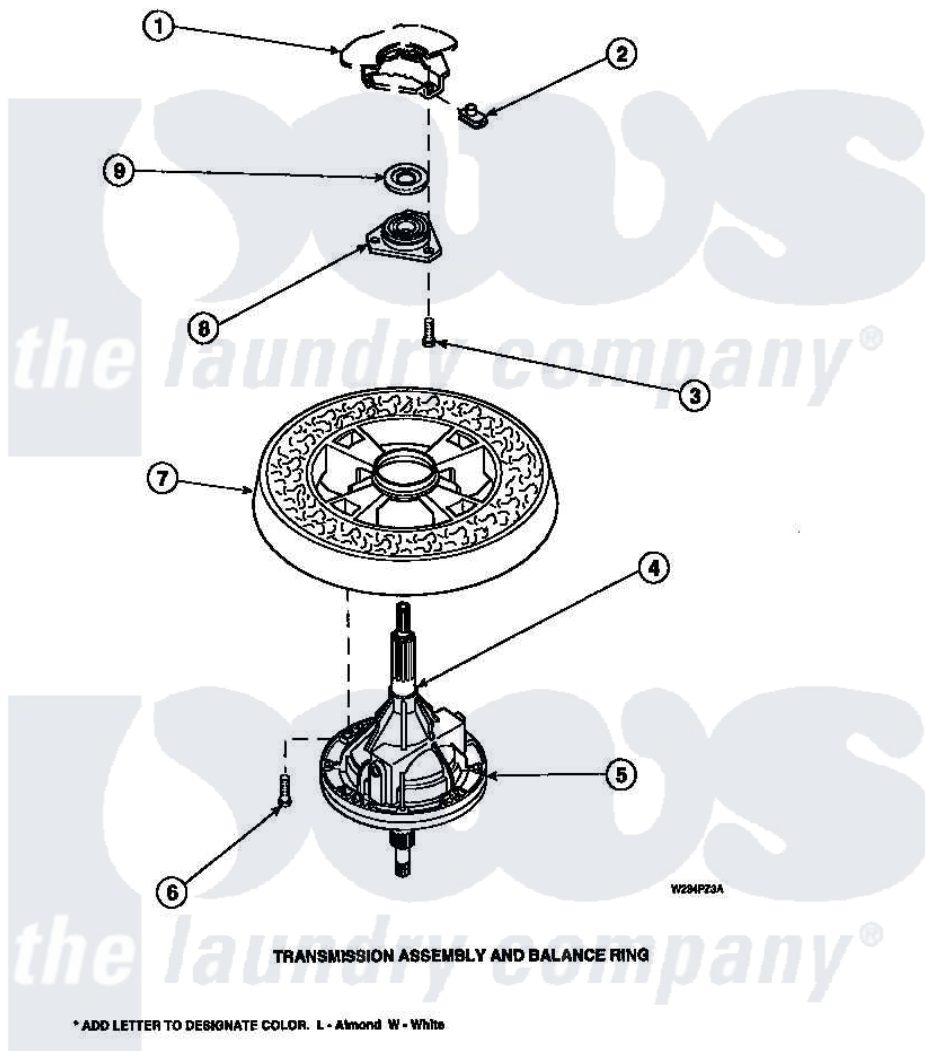

Amana LW6501W2 (BOM: PLW6501W2 A) 27 - TRANSMISSION ASSY AND BALANCE RING

Amana Residential Amana LW6501W2 (BOM: PLW6501W2 A) Washer Parts Parts Diagram 27 - TRANSMISSION ASSY AND BALANCE RING
 Click on the part number to view part

Item	Original Part Number	Replaced By	Status	Part Description
1	34438P			Assembly, Outer Tub
2	27222			Nut, Retainer 5/16-18
3	36991	3400500		Bolt, 3405245 5/16-18 X 3/4
4	27604P			Never-Seeze 1 Oz Tube
5	34526P			Assembly, Transmission
6	37047		Not Available	SCREW, CAP
7	34731		Not Available	ASSY,BALANCE RING-COMPL
8	27182	40004201P		Main Bearing Assembly
9	27187			Flinger