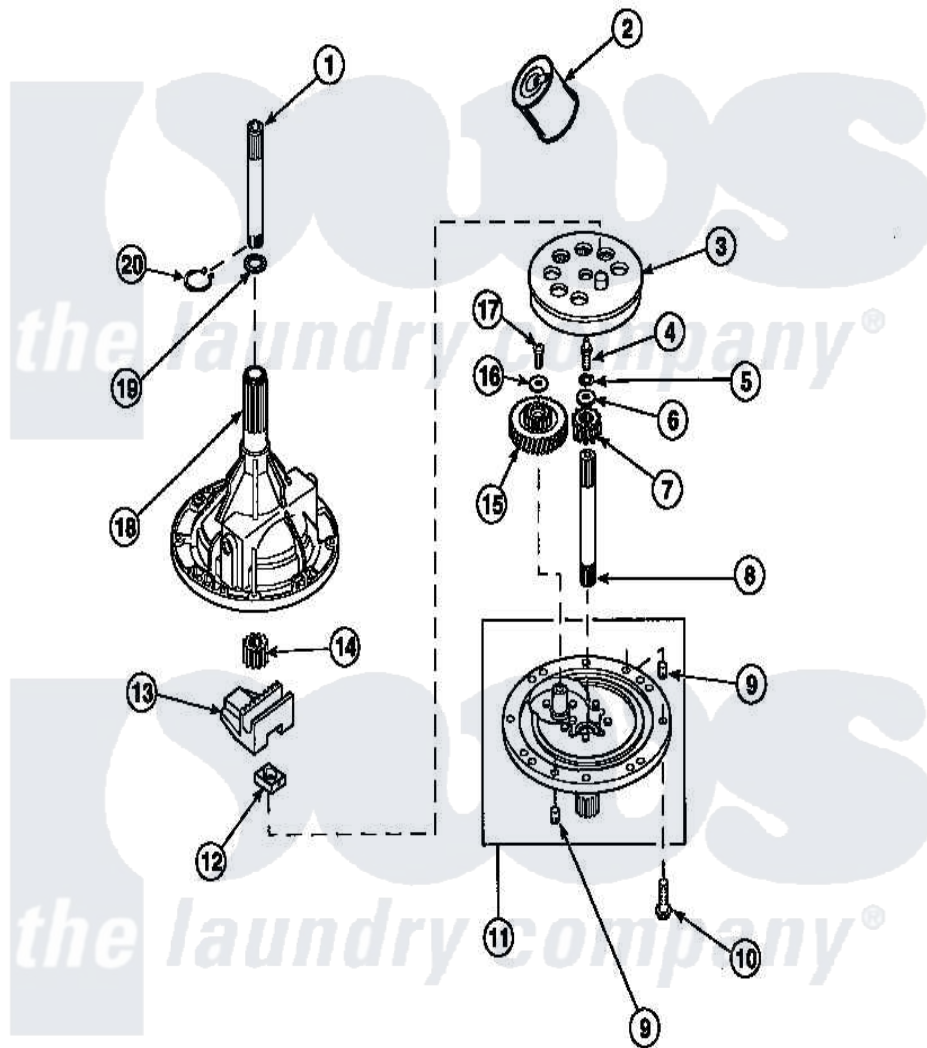

Amana LW6501W2 (BOM: PLW6501W2 B) 01 - 34526P TRANSMISSION ASSY

Amana Residential Amana LW6501W2 (BOM: PLW6501W2 B) Washer Parts Parts Diagram 01 - 34526P  
TRANSMISSION ASSY  
Click on the part number to view part

Item	Original Part Number	Replaced By	Status	Part Description
1	<a href="#">Y36570</a>			Shaft, Output
2	<a href="#">27243P</a>			Oil, CW Transmission F-
3	<a href="#">26577</a>			Assembly, Gear And Stud
4	27030		Not Available	SCREW, 1/4-20 SPECIAL
5	<a href="#">21456</a>			Lockwasher, 1/4 Intshkp
6	26509	<a href="#">40041501</a>		Washer
7	<a href="#">36562</a>			Pinion, Drive
8	<a href="#">34853</a>			Shaft, Input
9	<a href="#">27172</a>			Pin, Dowel
10	32814		Not Available	SCREW, 1/4-20X7/8 SERRA
11	<a href="#">38290</a>			Assembly, Cover
12	<a href="#">26493</a>			Slide
13	<a href="#">Y31526</a>			Rack
14	<a href="#">27003</a>			Pinion, Agitator
15	<a href="#">29161</a>			Gear, Reduction

16	29260	Not Available	WASHER
17	<a href="#">29273</a>		Screw, 1/4-20 X 3/8
18	33223	Not Available	ASSY, TRANSMISSION CASE
19	<a href="#">35092</a>		Washer, 3628id X 1.00 X .056
20	<a href="#">27197</a>		Ring, Retaining
NI	37577P	Not Available	SEALANT