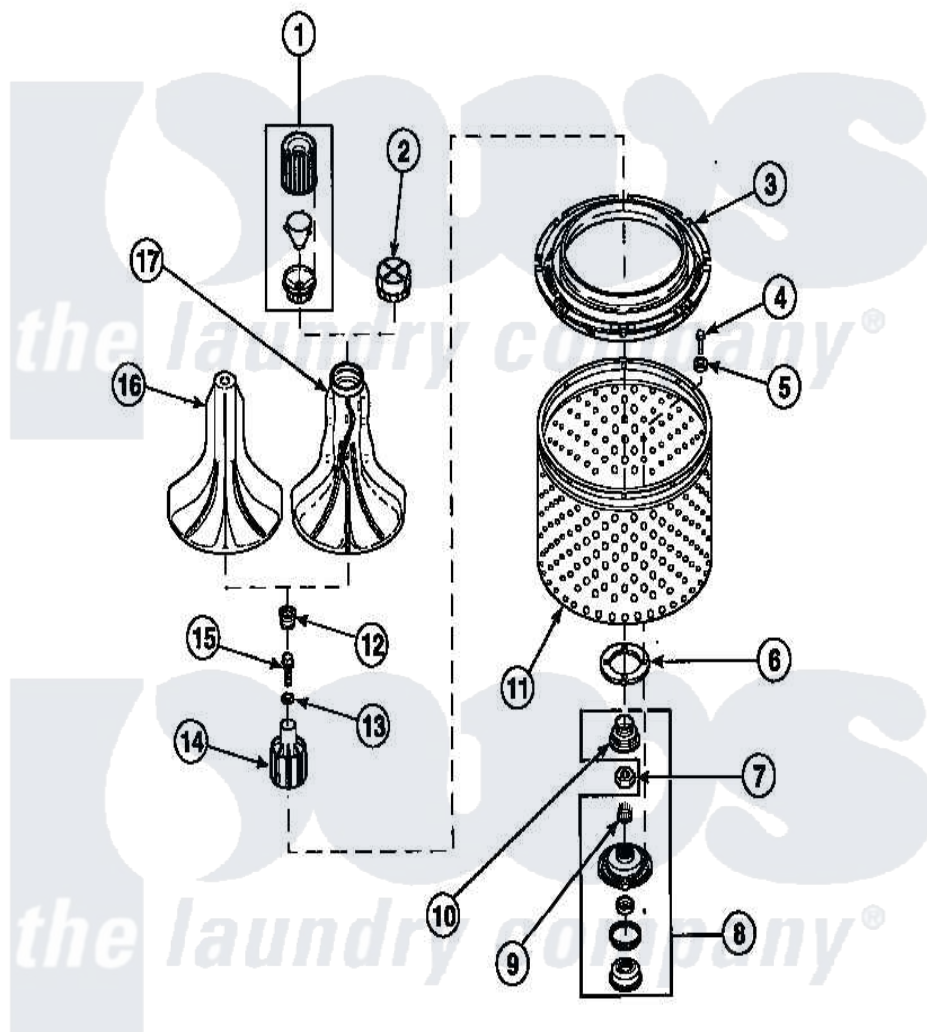

Amana LW6501W2 (BOM: PLW6501W2 B) 02 - AGITATOR/DRIVE BELL/SEAL KIT/TUB & HUB

Amana Residential Amana LW6501W2 (BOM: PLW6501W2 B) Washer Parts Parts Diagram 02 - AGITATOR/DRIVE BELL/SEAL KIT/TUB & HUB
 Click on the part number to view part

Item	Original Part Number	Replaced By	Status	Part Description
1	36542	40002101W		Assembly, Fabric Softner
2	36515			Cap, Agitator
3	35035			Guard, Clothes
4	27202	W10116787		Screw
5	28094			Gasket
7	Y29220	40016301		Nut, Lock
8	495P3	R9900552		Hub And Seal
9	29728	40008301		Insert, Spline
10	36425	40016101		Seal, Bell Drive
12	36511	40008401		Plug, Bell
13	36472			O-Ring
15	34288	40065102		Screw, Shoulder 1/4
16	33513			Agitator, Short-Coin