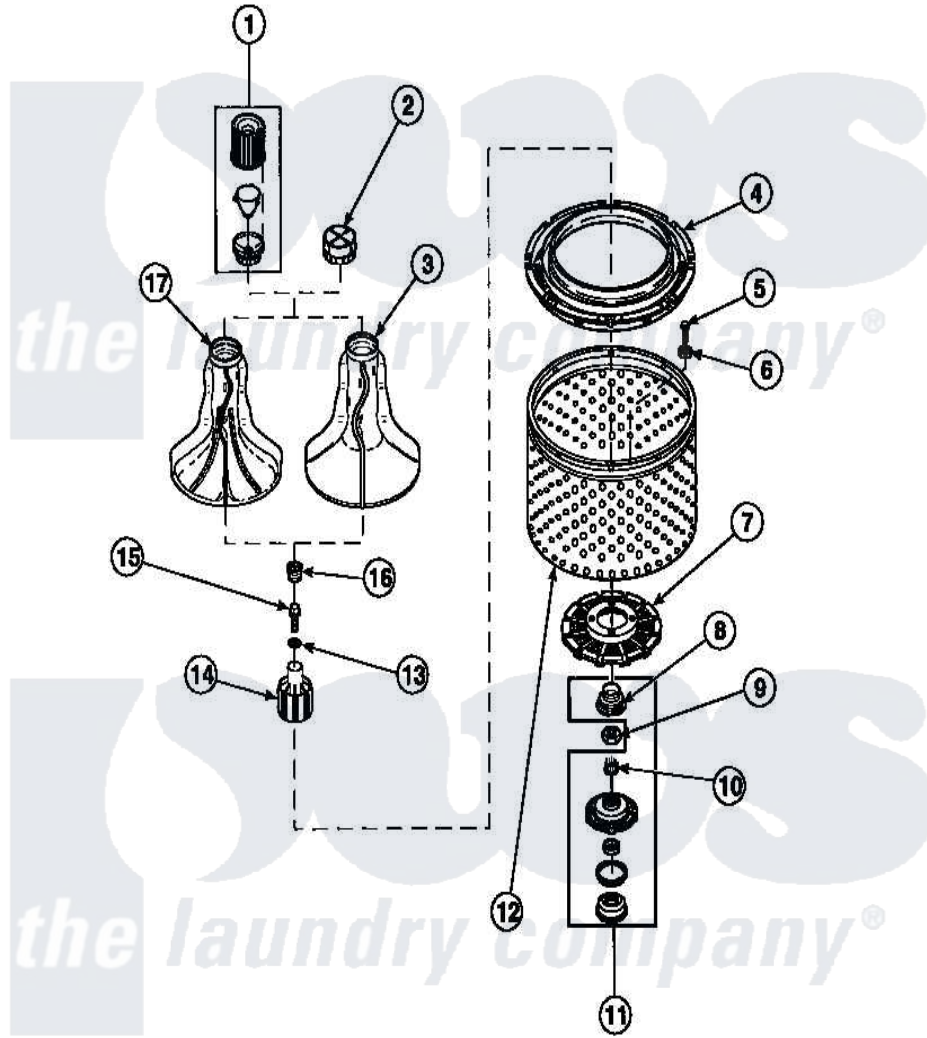

Amana LW6501W2 (BOM: PLW6501W2 B) 03 - AGITATOR/DRIVE BELL/SEAL KIT/TUB & HUB

Amana Residential Amana LW6501W2 (BOM: PLW6501W2 B) Washer Parts Parts Diagram 03 - AGITATOR/DRIVE BELL/SEAL KIT/TUB & HUB
 Click on the part number to view part

Item	Original Part Number	Replaced By	Status	Part Description
1	36542	40002101W		Assembly, Fabric Softner
2	36515			Cap, Agitator
3	36507	40000501W		Agitator, Flex Vane
4	35035			Guard, Clothes
5	27202	W10116787		Screw
6	28094			Gasket
7	32998	39371		Filter Lin
8	36425	40016101		Seal, Bell Drive
9	Y29220	40016301		Nut, Lock
10	29728	40008301		Insert, Spline
12	33501P	R9900144		Kit- Wash
13	36472			O-Ring
14	36443P	R9900189		Kit, Drive Bell And Seal
15	34288	40065102		Screw, Shoulder 1/4
16	36511	40008401		Plug, Bell