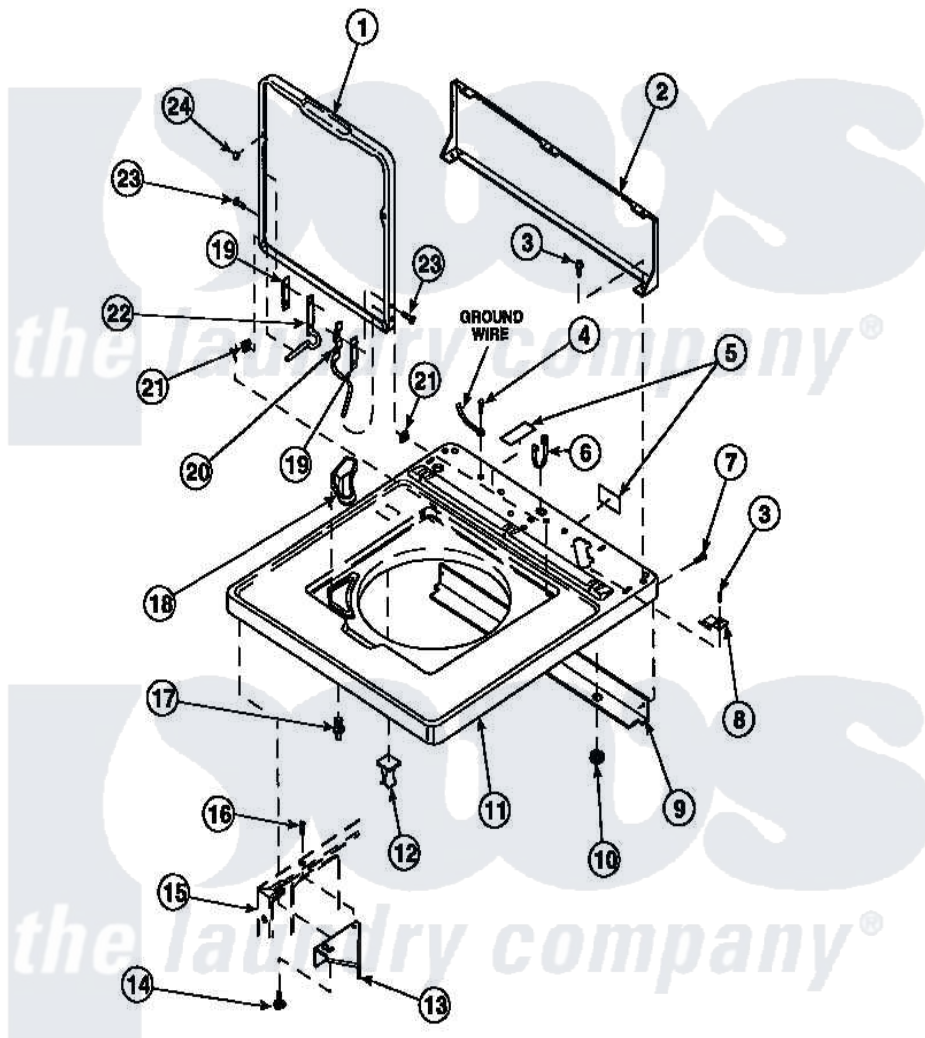

# Amana LW6501W2 (BOM: PLW6501W2 B) 05 - CAB TOP/LOADING DR & CTRL HOOD REAR PAN

Amana Residential Amana LW6501W2 (BOM: PLW6501W2 B) Washer Parts Parts Diagram 05 - CAB TOP/LOADING DR & CTRL HOOD REAR PAN  
 Click on the part number to view part

Item	Original Part Number	Replaced By	Status	Part Description
2	34903		Not Available	PANEL, BACK HOOD (USE 37782)
3	23962	<a href="#">W10116760</a>		Screw
4	<a href="#">52909</a>			Screw, 10B-16 X 1/2 HeX
6	21903	<a href="#">211881</a>		Grommet, Cord Part Not Used-Gas Models Only
7	27196	<a href="#">27001200</a>		Screw
8	35887	<a href="#">40063901</a>		Clip, Hold Down
11	34902P		Not Available	TOP
12	36519		Not Available	CLIP
13	<a href="#">36034</a>			Bracket, Director-Module
14	Y31644	<a href="#">27001200</a>		Screw
15	34475P		Not Available	CABINET
16	36035		Not Available	SCREW,8-18X3/8 PHIL FLT HD
17	<a href="#">56534</a>			Barrel, Support