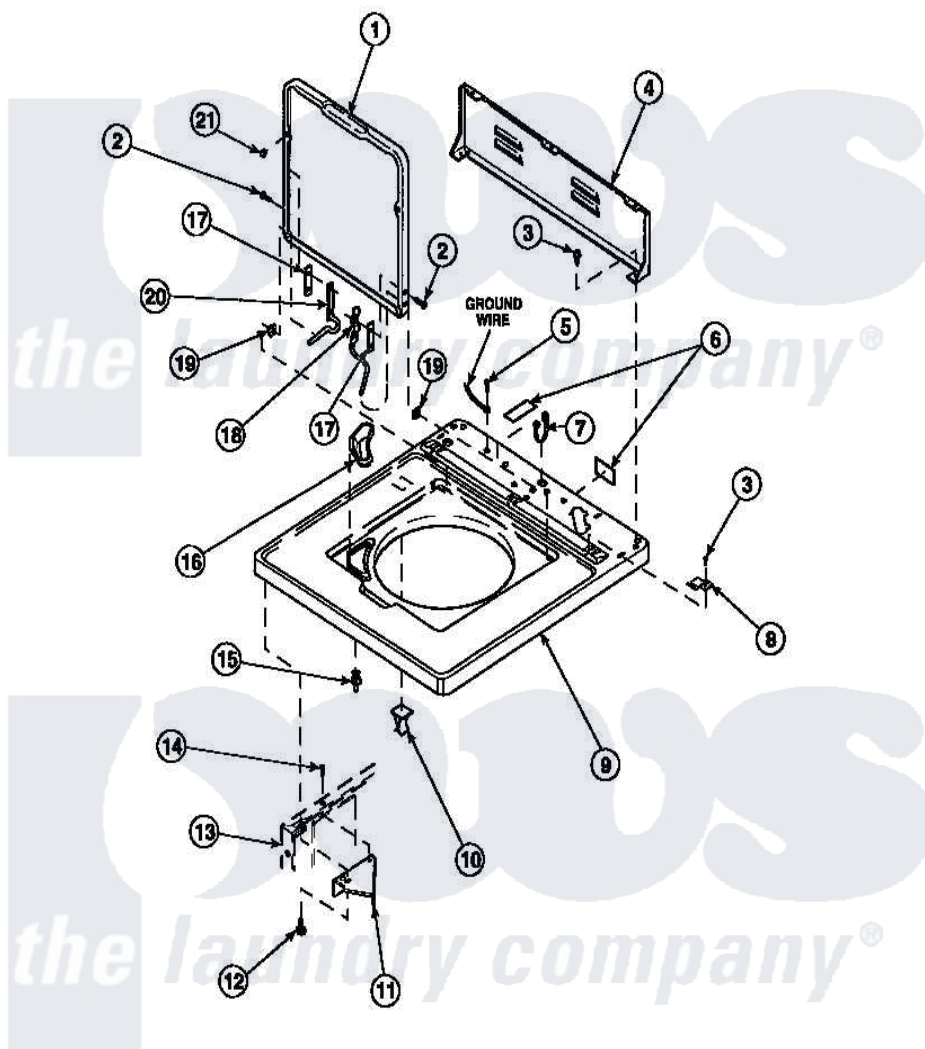

# Amana LW6501W2 (BOM: PLW6501W2 B) 06 - CAB TOP/LOADING DR & CTRL HOOD REAR PAN

Amana Residential Amana LW6501W2 (BOM: PLW6501W2 B) Washer Parts Parts Diagram 06 - CAB TOP/LOADING DR & CTRL HOOD REAR PAN  
 Click on the part number to view part

Item	Original Part Number	Replaced By	Status	Part Description
1	33541P		Not Available	LID
2	34337	<a href="#">W10119828</a>		Screw, Lid Hinge Mounting
3	23962	<a href="#">W10116760</a>		Screw
4	34903		Not Available	PANEL, BACK HOOD (USE 37782)
5	<a href="#">52909</a>			Screw, 10B-16 X 1/2 HeX
6	24903		Not Available	STICKER,DISCONNECT POW
7	21903	<a href="#">211881</a>		Grommet, Cord Part Not Used-Gas Models Only
8	35887	<a href="#">40063901</a>		Clip, Hold Down
9	34902P		Not Available	TOP
10	36519		Not Available	CLIP
11	<a href="#">36034</a>			Bracket, Director-Module
12	Y31644	<a href="#">27001200</a>		Screw
13	34475P		Not Available	CABINET

14	36035	Not Available	SCREW,8-18X3/8 PHIL FLT HD
15	<a href="#">56534</a>		Barrel, Support
16	34776	Not Available	DISPENSER,BLEACH
17	<a href="#">34338</a>		Gasket, Hinge
18	<a href="#">36437</a>		Hinge, Lid R
19	33446	<a href="#">4008201</a>	Bushing, Hinge
20	<a href="#">36513</a>		Hinge, Left
21	21685	<a href="#">40038001</a>	Bumper