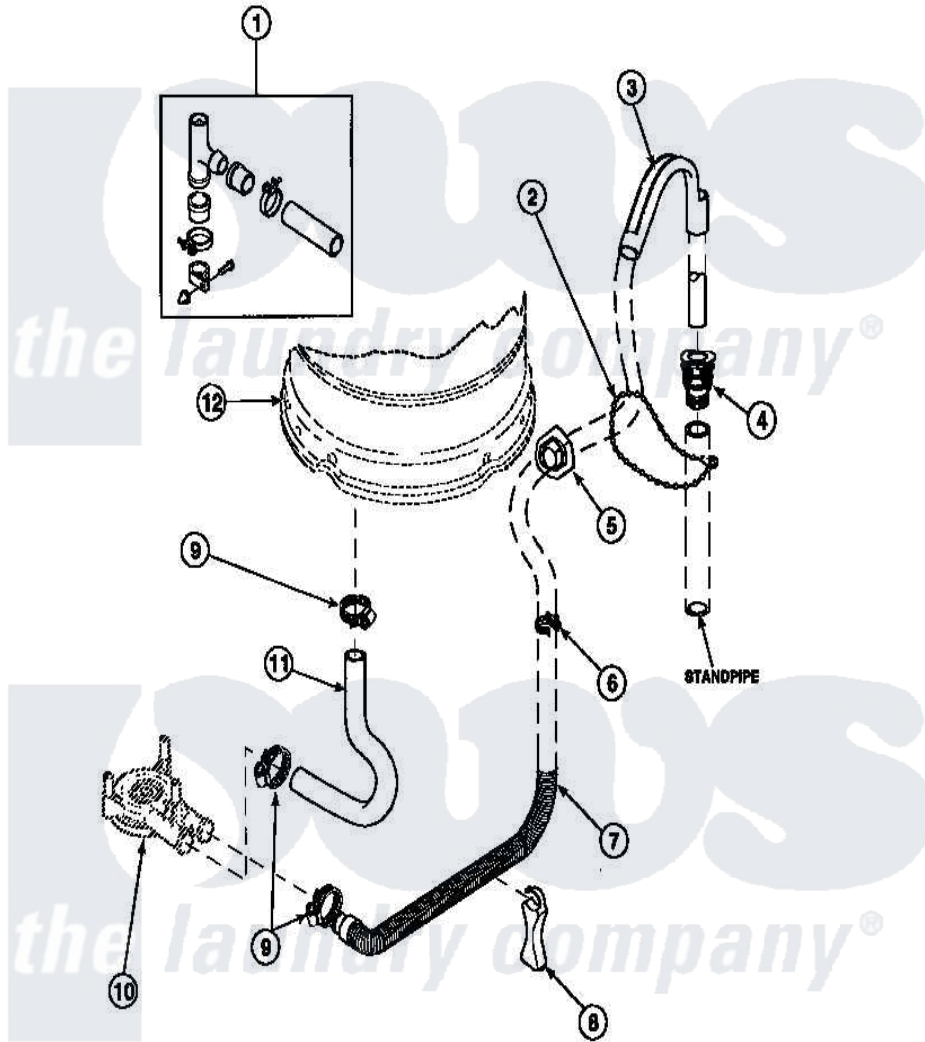

Amana LW6501W2 (BOM: PLW6501W2 B) 07 - DRAIN HOSE AND SIPHON BREAK

Amana Residential Amana LW6501W2 (BOM: PLW6501W2 B) Washer Parts Parts Diagram 07 - DRAIN HOSE AND SIPHON BREAK

Click on the part number to view part

Item	Original Part Number	Replaced By	Status	Part Description
1	562P3	76660		Break-Sphn
2	33489	8539404		Tie-Wire
3	33615	22003814		Retainer, Drain Hose
4	36878	40008101		Adapter, Standpipe
5	32219			Relief, Strain
6	36014			Clip, Retainer-Hose
7	37245	40053901		Hose, Drain
8	36522			Hose Support
"	35487			Support, Hose
9	36802	285655		Clamp, Hose
10	36863P	27001233		Pump
11	35753			Hose, Tub To Pump-Ddp
12	34438P			Assembly, Outer Tub