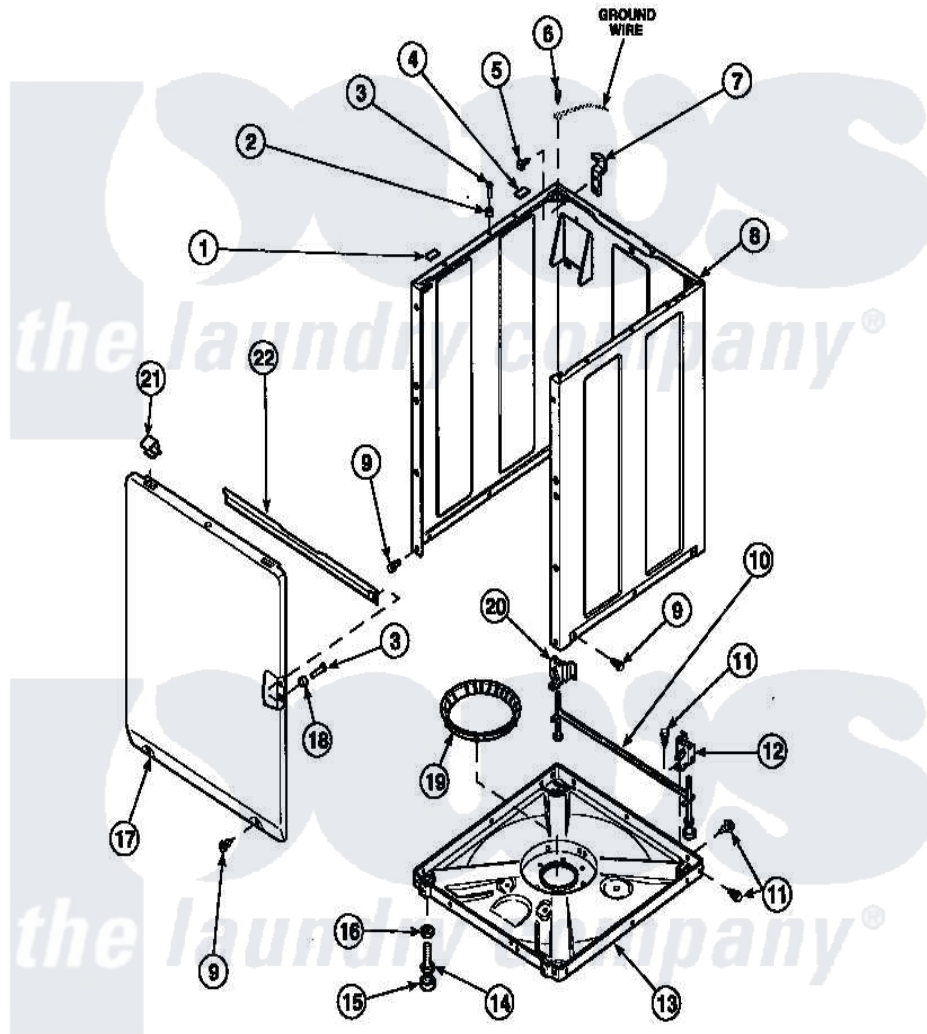

Amana LW6501W2 (BOM: PLW6501W2 B) 08 - FRONT PANEL, BASE ASSY AND CABINET ASSY

Amana Residential Amana LW6501W2 (BOM: PLW6501W2 B) Washer Parts Parts Diagram 08 - FRONT PANEL, BASE ASSY AND CABINET ASSY
 Click on the part number to view part

Item	Original Part Number	Replaced By	Status	Part Description
1	Y56128			Pad, Bumper
2	56079	505187		Locator, Panel
3	32671	Y014874		Screw, Idler Arm And Sleeve
4	36226			Pad, Bumper .25
5	34499		Not Available	SCREW, No.10B X 1/4 TAP IN HX
6	23962	W10116760		Screw
7	Y27103			Hinge, Hold-Down Lug
8	34475P		Not Available	CABINET
9	27196	27001200		Screw
10	34443			Assembly, Leg And Stabilier
11	35148		Not Available	SCREW, 1/4-14 X 3/8 HX HD
12	36036		Not Available	BRACKET, SLL-RIGHT
13	36599P			Assembly Nut/ Leg Base
"	34434P			Assembly Nut/Leg Base

14	Y34319	22003428	Leg, Adjustable
15	34318	40016001	Foot, Rubber
16	Y21899	40038101	Nut, Leg
17	34656P	Not Available	NOT GOOD No. SEE NOTE PNL, FRONT
18	28102		Locator, Panel
19	36108	Not Available	SNUBBER PAD & ISOLATOR
20	36037		Bracket, SII-Left
21	35865		Clip, Hold-Down Front Panel
22	Y35097	Not Available	BRACE, FRT PNL