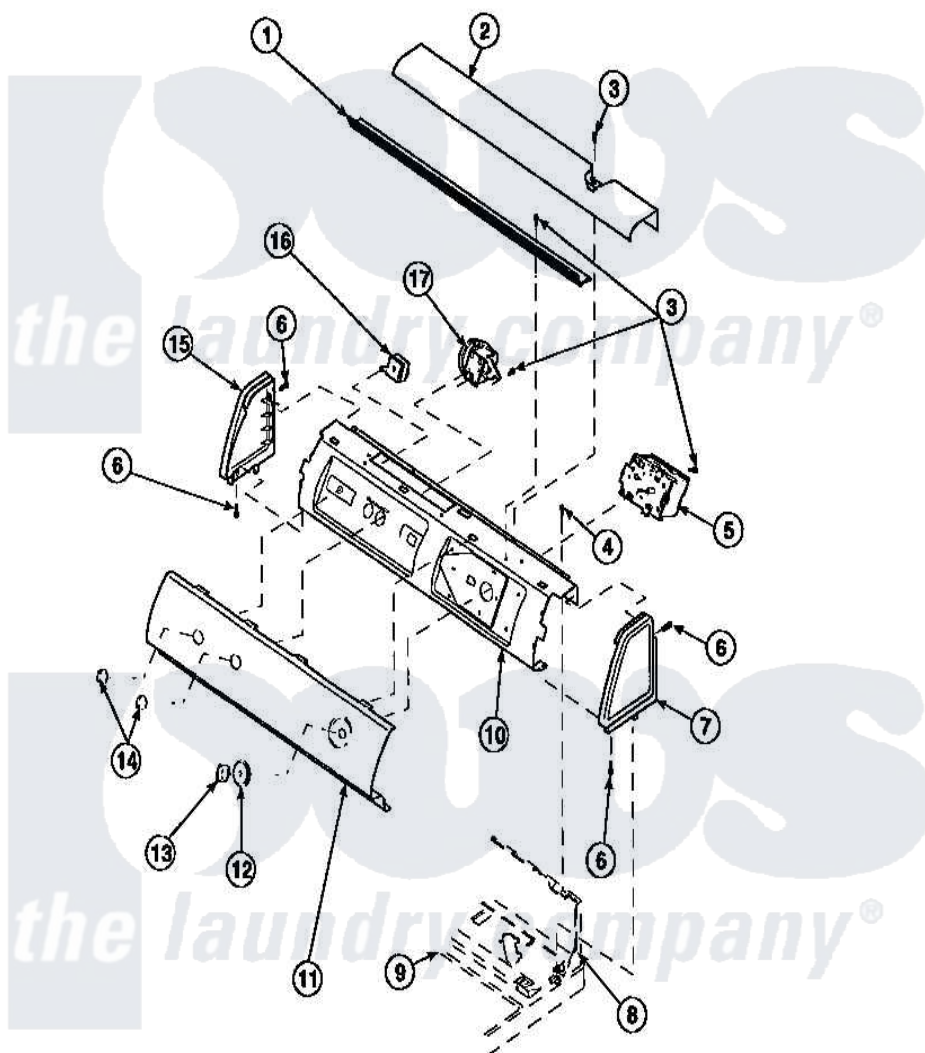

**Amana LW6501W2 (BOM: PLW6501W2 B) 09 - GRAPHIC PANEL, CTRL  
MTG PLATE AND CTRLS**

Amana Residential Amana LW6501W2 (BOM: PLW6501W2 B) Washer Parts Parts Diagram 09 - GRAPHIC PANEL, CTRL MTG PLATE AND CTRLS  
Click on the part number to view part

Item	Original Part Number	Replaced By	Status	Part Description
1	Y34826		Not Available	DIFFUSER,LAMP-CLEAR
3	23962	<a href="#">W10116760</a>		Screw
4	34904	<a href="#">489355</a>		Screw, 8 X 1/2
5	31239	<a href="#">31239P</a>		Timer 3 Cycle Package
6	501086	<a href="#">90767</a>		Screw, 8A X 3/8 HeX Washer Head Tapping
8	34903		Not Available	PANEL, BACK HOOD (USE 37782)
9	34902P		Not Available	TOP
10	34821		Not Available	CONTROL MOUNTING PLATE
16	<a href="#">35115</a>			Switch, TemPerature 3 P
17	36045	<a href="#">40055101</a>		Switch, Pressure