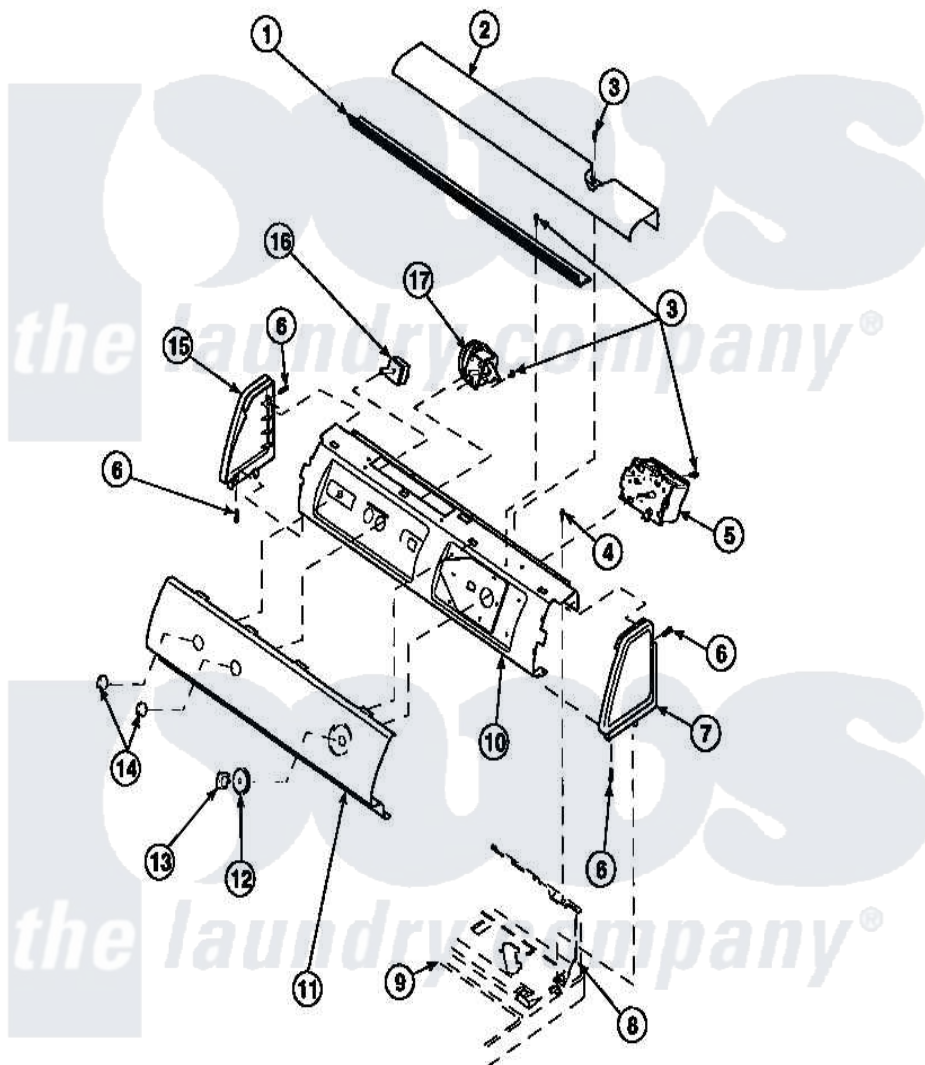

**Amana LW6501W2 (BOM: PLW6501W2 B) 10 - GRAPHIC PANEL, CTRL
MTG PLATE AND CTRLS**

Amana Residential Amana LW6501W2 (BOM: PLW6501W2 B) Washer Parts Parts Diagram 10 - GRAPHIC PANEL, CTRL MTG PLATE AND CTRLS
Click on the part number to view part

Item	Original Part Number	Replaced By	Status	Part Description
1	Y34826		Not Available	DIFFUSER,LAMP-CLEAR
2	34824		Not Available	TOP COVER
3	23962	W10116760		Screw
4	34904	489355		Screw, 8 X 1/2
5	31239	31239P		Timer 3 Cycle Package
6	501086	90767		Screw, 8A X 3/8 HeX Washer Head Tapping
7	34817		Not Available	END CAP(RIGHT)
8	34903		Not Available	PANEL, BACK HOOD (USE 37782)
9	34902P		Not Available	TOP
10	34821		Not Available	CONTROL MOUNTING PLATE
11	37681W		Not Available	PANEL, GRAPHICS (WHITE)
"	36920		Not Available	GRAPHIC PANEL
12	36700		Not Available	TIMER KNOB SKIRT

13	35333	Not Available	TIMER KNOB
14	36701	Not Available	KNOB, TEMP
15	34818	Not Available	END CAP(LEFT)
16	35115		Switch, TemPerature 3 P
17	36045	40055101	Switch, Pressure