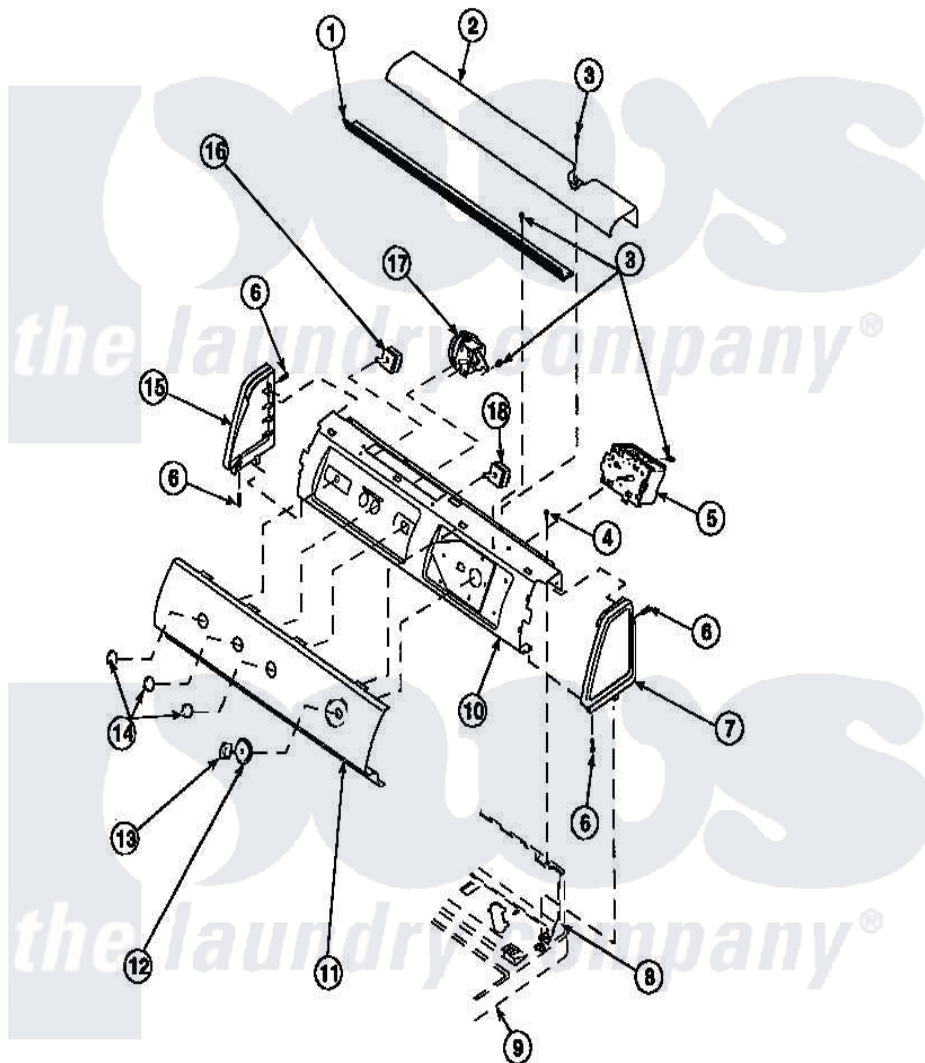

**Amana LW6501W2 (BOM: PLW6501W2 B) 11 - GRAPHIC PANEL, CTRL
MTG PLATE AND CTRLS**

Amana Residential Amana LW6501W2 (BOM: PLW6501W2 B) Washer Parts Parts Diagram 11 - GRAPHIC PANEL, CTRL MTG PLATE AND CTRLS
Click on the part number to view part

Item	Original Part Number	Replaced By	Status	Part Description
1	Y34826		Not Available	DIFFUSER,LAMP-CLEAR
2	34824		Not Available	TOP COVER
3	23962	W10116760		Screw
4	34904	489355		Screw, 8 X 1/2
6	501086	90767		Screw, 8A X 3/8 HeX Washer Head Tapping
7	34817		Not Available	END CAP(RIGHT)
8	34903		Not Available	PANEL, BACK HOOD (USE 37782)
9	34902P		Not Available	TOP
10	34821		Not Available	CONTROL MOUNTING PLATE
12	36700		Not Available	TIMER KNOB SKIRT
13	35333		Not Available	TIMER KNOB
14	36701		Not Available	KNOB, TEMP
15	34818		Not Available	END CAP(LEFT)