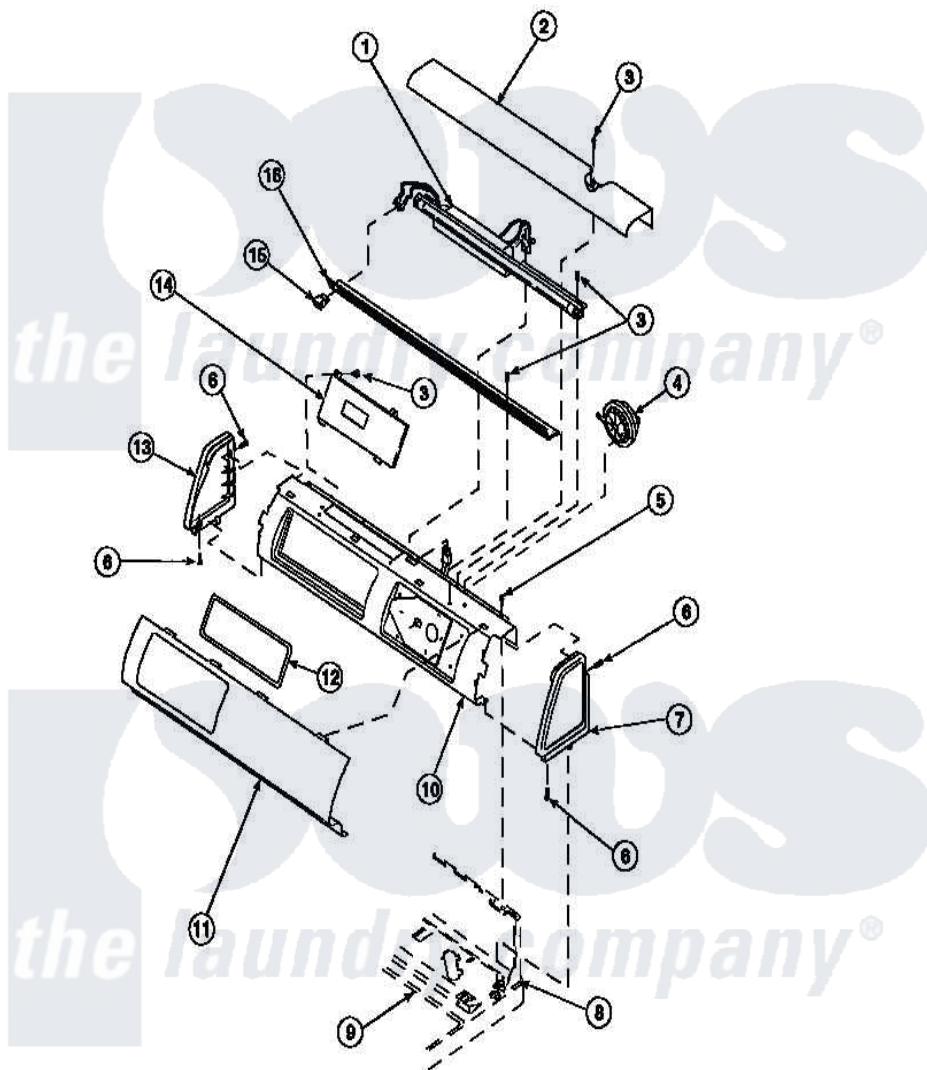

**Amana LW6501W2 (BOM: PLW6501W2 B) 12 - GRAPHIC PANEL, CTRL
MTG PLATE AND CTRLS**

Amana Residential Amana LW6501W2 (BOM: PLW6501W2 B) Washer Parts Parts Diagram 12 - GRAPHIC PANEL, CTRL MTG PLATE AND CTRLS
Click on the part number to view part

Item	Original Part Number	Replaced By	Status	Part Description
2	34824		Not Available	TOP COVER
3	23962	W10116760		Screw
5	34904	489355		Screw, 8 X 1/2
6	501086	90767		Screw, 8A X 3/8 HeX Washer Head Tapping
7	34817		Not Available	END CAP(RIGHT)
8	34903		Not Available	PANEL, BACK HOOD (USE 37782)
9	34902P		Not Available	TOP
13	34818		Not Available	END CAP(LEFT)