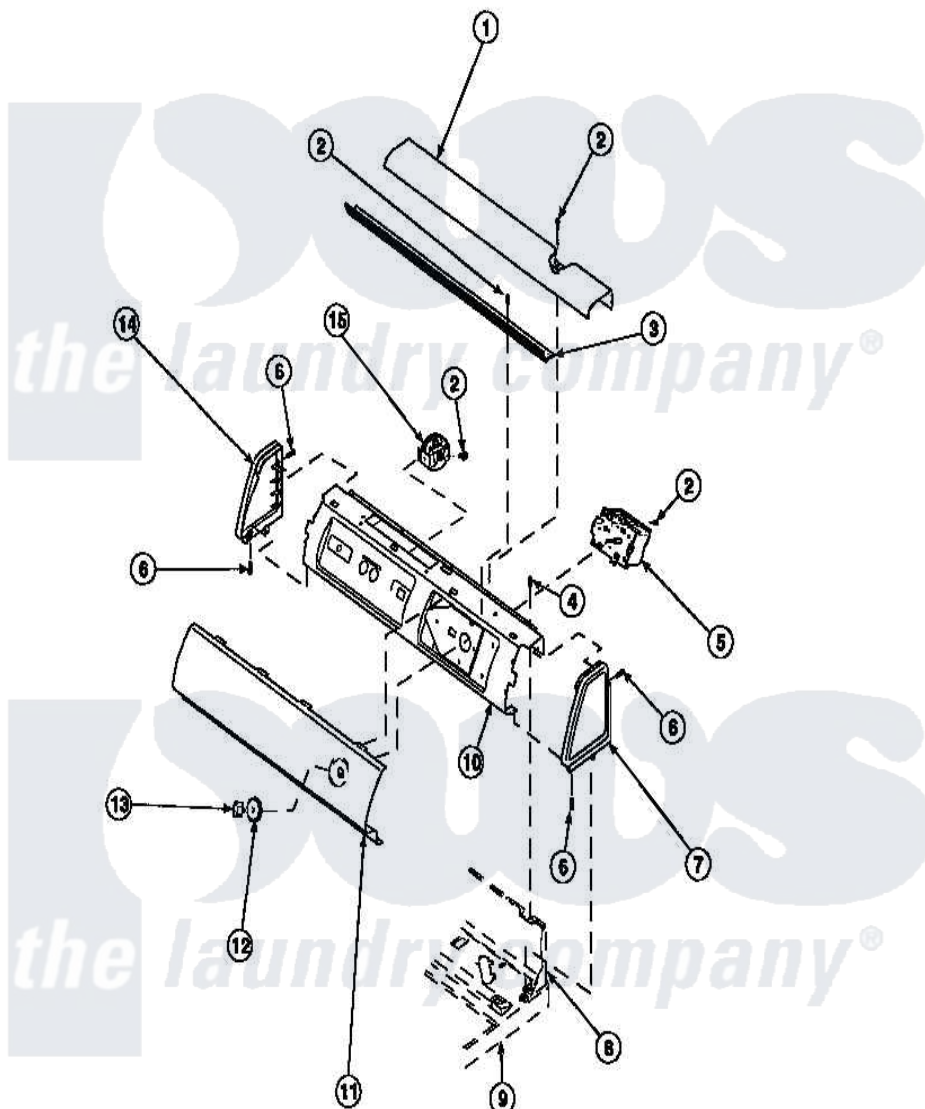

**Amana LW6501W2 (BOM: PLW6501W2 B) 13 - GRAPHIC PANEL, CTRL  
MTG PLATE AND CTRLS**

Amana [Residential Amana LW6501W2 \(BOM: PLW6501W2 B\) Washer Parts](#) Parts Diagram 13 - GRAPHIC PANEL, CTRL MTG PLATE AND CTRLS  
Click on the part number to view part

Item	Original Part Number	Replaced By	Status	Part Description
2	23962	<a href="#">W10116760</a>		Screw
3	Y34826		Not Available	DIFFUSER,LAMP-CLEAR
4	34904	<a href="#">489355</a>		Screw, 8 X 1/2
6	501086	<a href="#">90767</a>		Screw, 8A X 3/8 HeX Washer Head Tapping
7	34817		Not Available	END CAP(RIGHT)
8	34903		Not Available	PANEL, BACK HOOD (USE 37782)
9	34902P		Not Available	TOP
10	34821		Not Available	CONTROL MOUNTING PLATE
12	33817		Not Available	ASSY,TIMER SKIRT-BLACK
13	<a href="#">33897</a>			Knob, Timer-Washer-Blac
14	34818		Not Available	END CAP(LEFT)