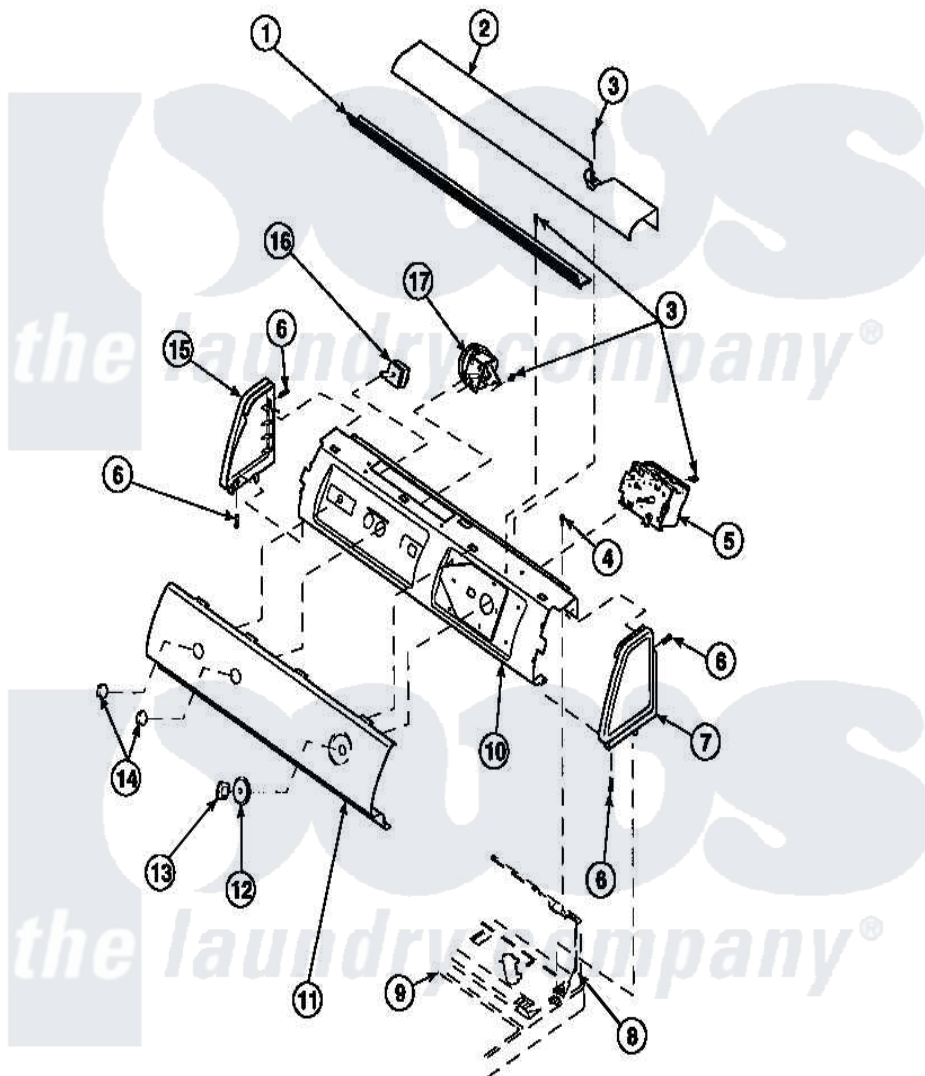

**Amana LW6501W2 (BOM: PLW6501W2 B) 14 - GRAPHIC PANEL, CTRL
MTG PLATE AND CTRLS**

Amana Residential Amana LW6501W2 (BOM: PLW6501W2 B) Washer Parts Parts Diagram 14 - GRAPHIC PANEL, CTRL MTG PLATE AND CTRLS
Click on the part number to view part

Item	Original Part Number	Replaced By	Status	Part Description
1	Y34826		Not Available	DIFFUSER,LAMP-CLEAR
2	34824		Not Available	TOP COVER
3	23962	W10116760		Screw
4	31239	31239P		Timer 3 Cycle Package
5	34904	489355		Screw, 8 X 1/2
6	501086	90767		Screw, 8A X 3/8 HeX Washer Head Tapping
7	34817		Not Available	END CAP(RIGHT)
8	34903		Not Available	PANEL, BACK HOOD (USE 37782)
9	34902P		Not Available	TOP
11	34821		Not Available	CONTROL MOUNTING PLATE
12	36700		Not Available	TIMER KNOB SKIRT
13	35333		Not Available	TIMER KNOB
14	36701		Not Available	KNOB, TEMP