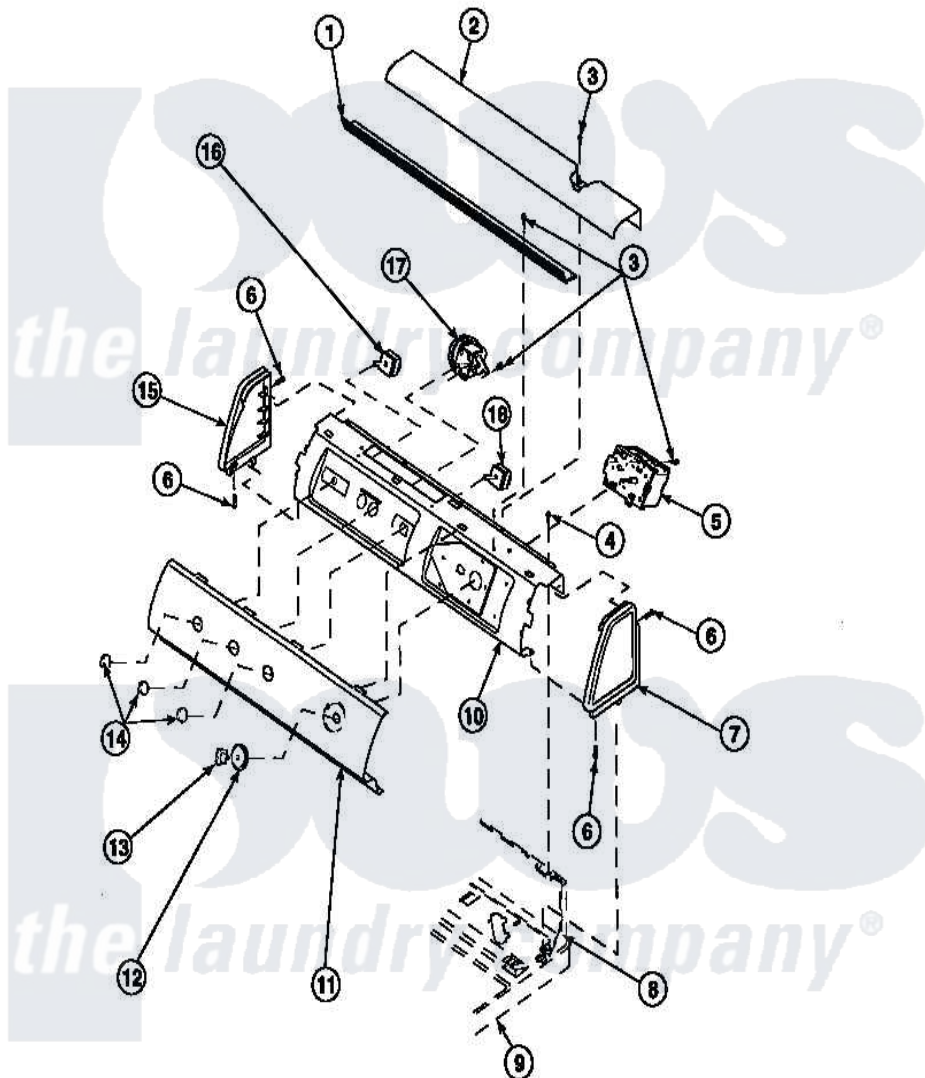

**Amana LW6501W2 (BOM: PLW6501W2 B) 15 - GRAPHIC PANEL, CTRL
MTG PLATE AND CTRLS**

Amana Residential Amana LW6501W2 (BOM: PLW6501W2 B) Washer Parts Parts Diagram 15 - GRAPHIC PANEL, CTRL MTG PLATE AND CTRLS
Click on the part number to view part

Item	Original Part Number	Replaced By	Status	Part Description
1	Y34826		Not Available	DIFFUSER,LAMP-CLEAR
3	23962	W10116760		Screw
4	34904	489355		Screw, 8 X 1/2
6	501086	90767		Screw, 8A X 3/8 HeX Washer Head Tapping
8	34903		Not Available	PANEL, BACK HOOD (USE 37782)
9	34902P		Not Available	TOP
10	34821		Not Available	CONTROL MOUNTING PLATE
17	36045	40055101		Switch, Pressure