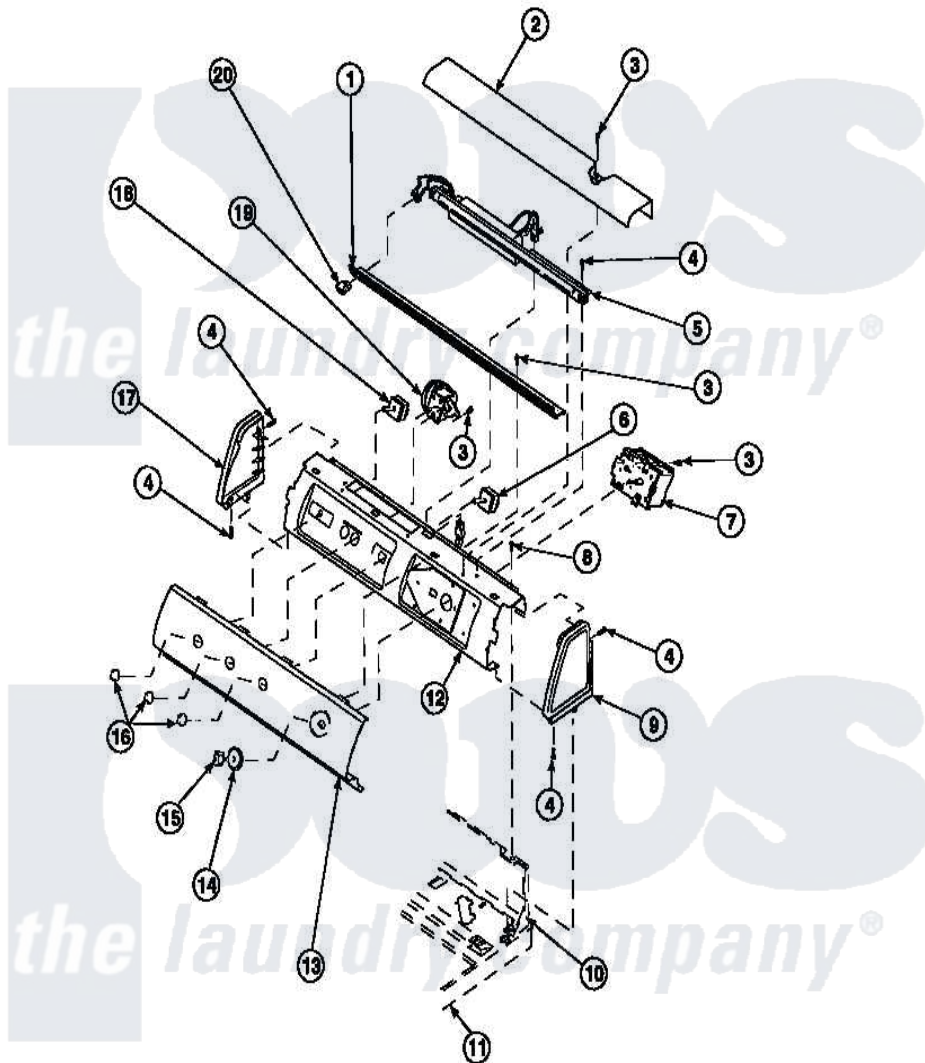

# Amana LW6501W2 (BOM: PLW6501W2 B) 16 - GRAPHIC PANEL, CTRL MTG PLATE AND CTRLS

Amana [Residential Amana LW6501W2 \(BOM: PLW6501W2 B\) Washer Parts](#) Parts Diagram 16 - GRAPHIC PANEL, CTRL MTG PLATE AND CTRLS  
Click on the part number to view part

Item	Original Part Number	Replaced By	Status	Part Description
2	34824		Not Available	TOP COVER
3	23962	<a href="#">W10116760</a>		Screw
4	501086	<a href="#">90767</a>		Screw, 8A X 3/8 HeX Washer Head Tapping
8	34904	<a href="#">489355</a>		Screw, 8 X 1/2
9	34817		Not Available	END CAP(RIGHT)
10	34903		Not Available	PANEL, BACK HOOD (USE 37782)
11	34902P		Not Available	TOP
12	34821		Not Available	CONTROL MOUNTING PLATE
14	36700		Not Available	TIMER KNOB SKIRT
15	35333		Not Available	TIMER KNOB
16	36701		Not Available	KNOB, TEMP
17	34818		Not Available	END CAP(LEFT)
19	36045	<a href="#">40055101</a>		Switch, Pressure