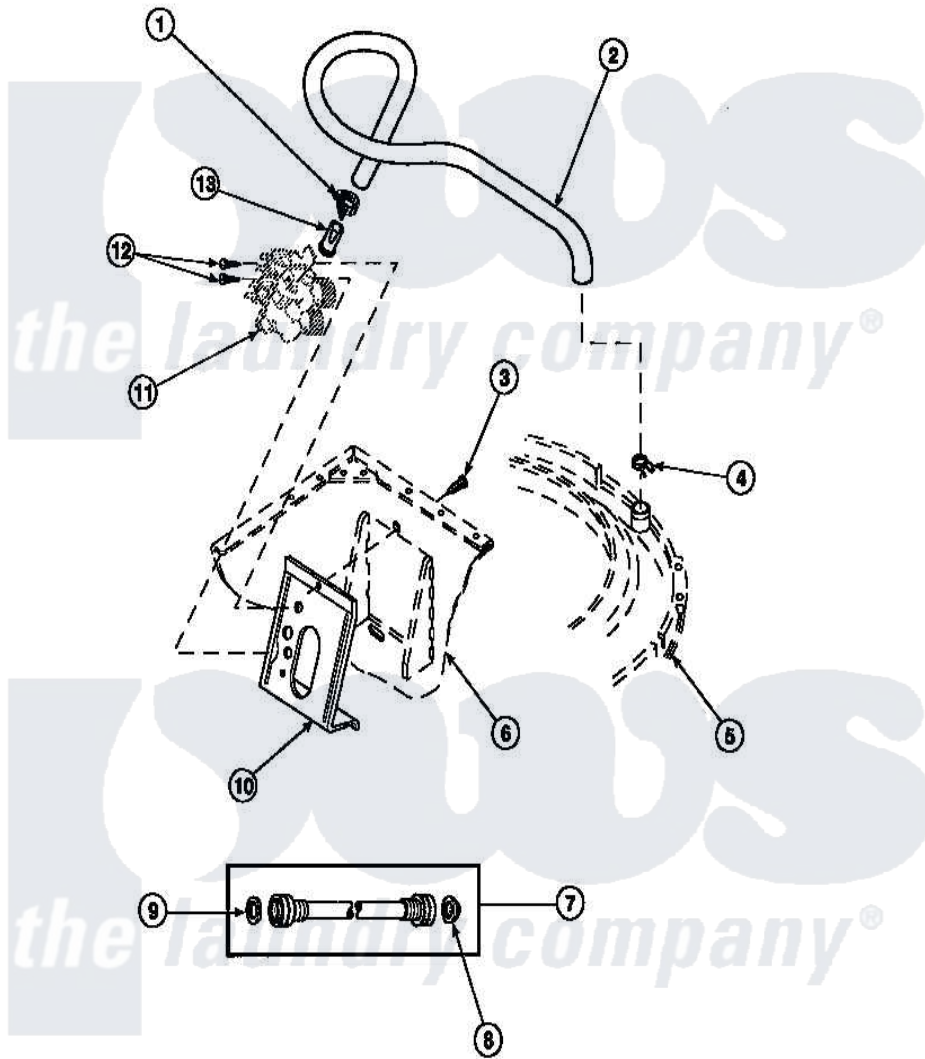

Amana LW6501W2 (BOM: PLW6501W2 B) 17 - INLET/FILL HOSE & MIXING VLV MTG BRKT

Amana [Residential Amana LW6501W2 \(BOM: PLW6501W2 B\) Washer Parts](#) Parts Diagram 17 - INLET/FILL HOSE & MIXING VLV MTG BRKT
 Click on the part number to view part

Item	Original Part Number	Replaced By	Status	Part Description
1	36801	596669		Clamp, Manifold
2	35874	38155		Hose, Mix Valve To TU
3	33562	27001200		Screw
4	29210			Hose Clamp
5	36025P			Assembly, Tub Cover and Gasket
6	34475P		Not Available	CABINET
7	20618	21001467		Hose- 10'
"	20617		Not Available	HOSE, INLET (8 FT)
"	28330P	202860		Inlet Hose Assembly
8	28605	22002960		Strainer, Washer Inlet
9	20290	Y013783		Washer, Inlet Hose
10	34972	39407		Bracket, Valve
11	34963	34963P		Valve Mixing Package
12	501086	00767		Screw, 8A X 3/8 HeX Washer