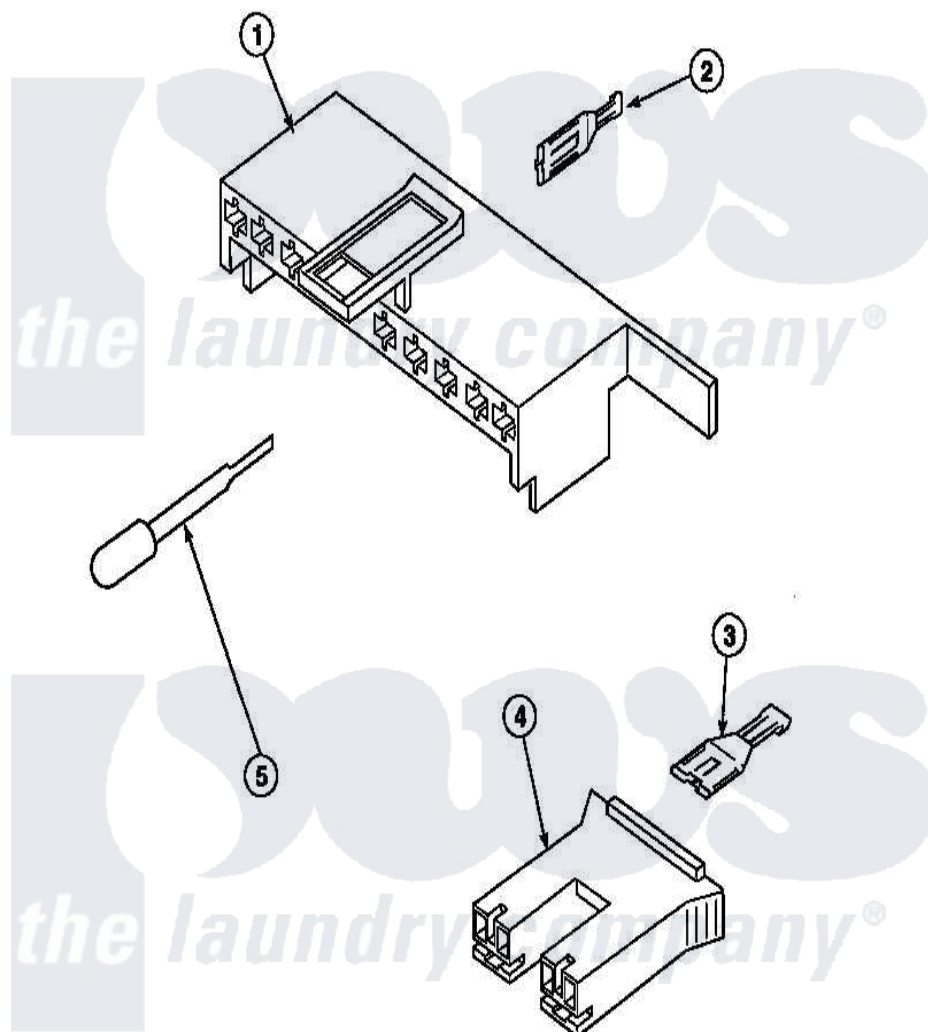

Amana LW6501W2 (BOM: PLW6501W2 B) 19 - MIXING VALVE & MOTOR CONN BLOCKS, TERM

Amana Residential Amana LW6501W2 (BOM: PLW6501W2 B) Washer Parts Parts Diagram 19 - MIXING VALVE & MOTOR CONN BLOCKS, TERM
Click on the part number to view part

Item	Original Part Number	Replaced By	Status	Part Description
1	34677			10 Circuit Plug
2	Y00188			Molex Terminal
3	Y00121		Not Available	SPADE TERMINAL(12 GAUGE) (1/4 INCH-(2) 18 GAUGE WIRES O
4	34676			Plug
"	34675		Not Available	PLUG
5	283P4			Terminal Extractor Tool