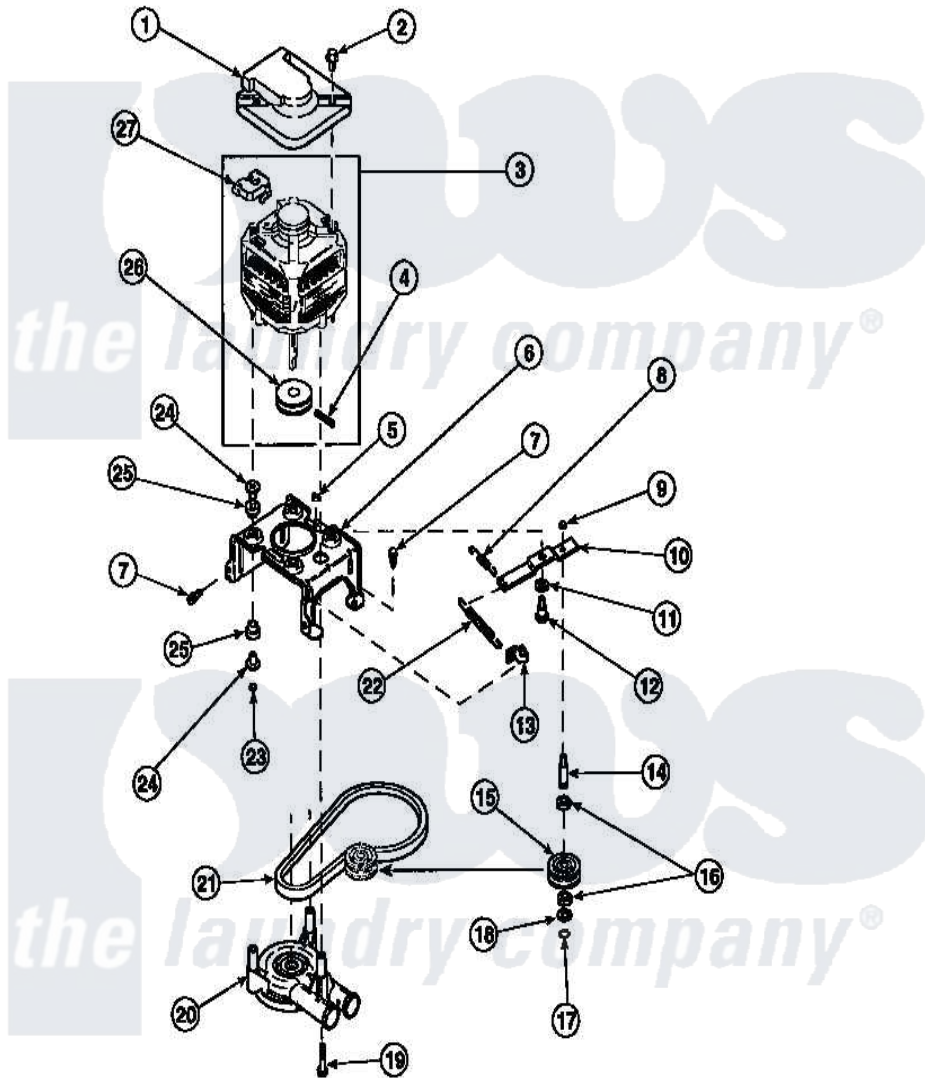

**Amana LW6501W2 (BOM: PLW6501W2 B) 20 - MOTOR, MTG BRKT, BELT, PUMP & IDLER ASSY**

Amana Residential Amana LW6501W2 (BOM: PLW6501W2 B) Washer Parts Parts Diagram 20 - MOTOR, MTG BRKT, BELT, PUMP & IDLER ASSY  
 Click on the part number to view part

Item	Original Part Number	Replaced By	Status	Part Description
1	34754	<a href="#">40112301</a>		Shield, Motor
2	36639	<a href="#">4312464</a>		Screw
3	34910P	<a href="#">27001215</a>		Motor W/Pulley
4	<a href="#">23750</a>			Pin, Roll
5	52566	<a href="#">27001225</a>		Nut, Jam Mid Lock 1/4-20
6	34890		Not Available	BRACKET,MOTOR MOUNT
"	<a href="#">37415P</a>			Kit, Motor Brkt
"	37415	<a href="#">37415P</a>		Kit, Motor Brkt
7	Y31645	<a href="#">27001200</a>		Screw
8	30620		Not Available	SPRING,IDLER LEVER HEL
9	28803	<a href="#">2221070</a>		Clamp, Nylon
10	31054	<a href="#">40041002</a>		Lever, Idler
"	37443	<a href="#">40041002</a>		Lever, Idler
11	81392	<a href="#">40054701</a>		Washer
12	27229	<a href="#">40038901</a>		Screw, 1/4-20

13	<a href="#">28849</a>		Clip, Spring
14	<a href="#">28802</a>		Shaft, Idler
15	28800	Not Available	WHEEL, IDLER
16	<a href="#">Y29443</a>		Washer, Felt
17	<a href="#">23748</a>		Ring, Retaining
18	<a href="#">52549</a>		Washer, 501 ID X3/4 Odx
19	Y34565	<a href="#">40063701</a>	Screw, 10-16 x 1.75
20	36863P	<a href="#">27001233</a>	Pump
21	<a href="#">28808</a>		Belt, Agitate And Spin
22	<a href="#">37366</a>		Spring, Idler
"	<a href="#">37606</a>		Spring, Idler Lever
23	35423	<a href="#">3400029</a>	Nut, Adapter Plate
24	<a href="#">34791</a>		Post, Mount-Motor
25	<a href="#">34788</a>		Mount, Motor
26	27171	Not Available	PULLEY, MOTOR
27	35632	Not Available	SWITCH, MOTOR