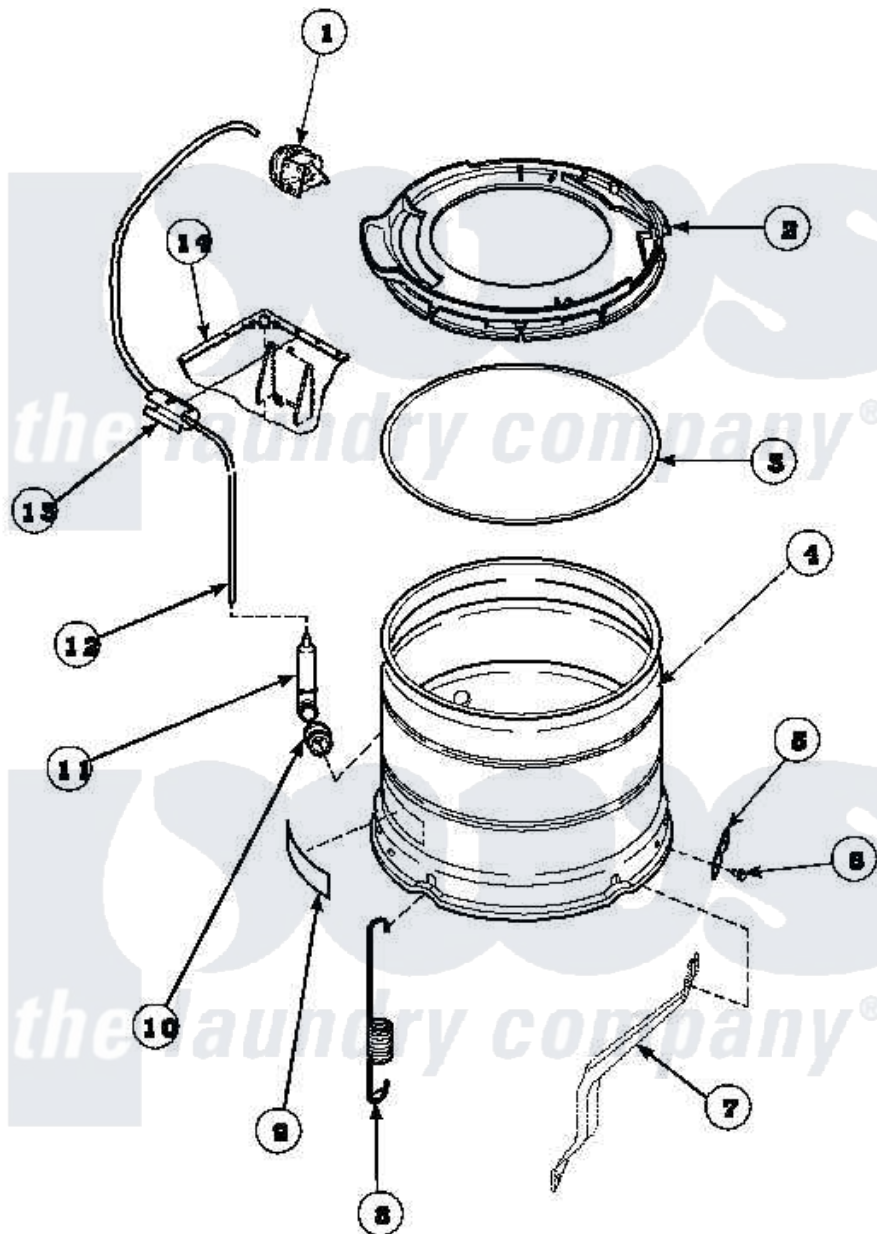

Amana LW6501W2 (BOM: PLW6501W2 B) 21 - OUTER TUB, COVER AND PRESSURE HOSE

Amana Residential Amana LW6501W2 (BOM: PLW6501W2 B) Washer Parts Parts Diagram 21 - OUTER TUB, COVER AND PRESSURE HOSE

Click on the part number to view part

Item	Original Part Number	Replaced By	Status	Part Description
1	36045	40055101		Switch, Pressure
2	36025P			Assembly, Tub Cover and Gasket
3	32857			Gasket, Tub Cover Small
4	34438P			Assembly, Outer Tub
5	27926			Plate, Leg .063
6	35369	40128701		Screw, 5/16-18 X .50
7	34471		Not Available	LEG,SUPPORT
8	35948			Spring, Leg-Large Tub
9	500049		Not Available	STICKER
10	29175	40037801		Grommet
11	30907	40008501		Assembly, Pressure Bulb
12	29213	39125		Tubing 31
13	36985		Not Available	CLIP, HOSE
14	34475P		Not Available	CABINET