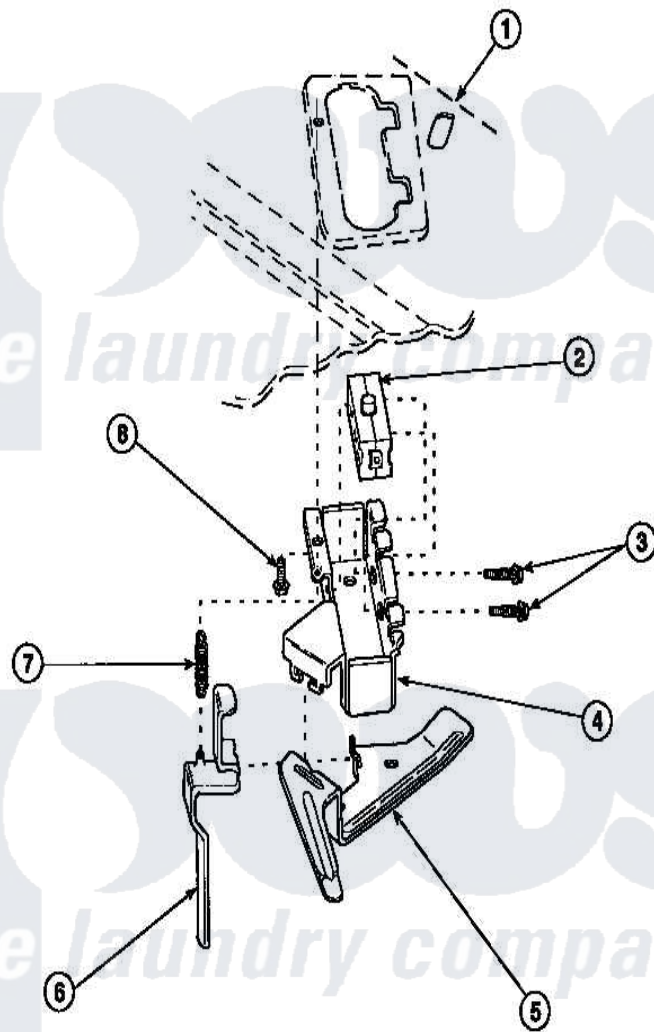

Amana LW6501W2 (BOM: PLW6501W2 B) 22 - OUT-OF-BALANCE SWITCH

Amana Residential Amana LW6501W2 (BOM: PLW6501W2 B) Washer Parts Parts Diagram 22 - OUT-OF-BALANCE SWITCH

[Click on the part number to view part](#)

Item	Original Part Number	Replaced By	Status	Part Description
1	34902P		Not Available	TOP
2	33445	27001095		Switch, Lid
3	36510			Screw
4	36497P			Kit, Switch Holder
5	33441			Arm, Actuator
6	33442			Lever, Unbalanced Load
7	33443			Spring
8	23962	W10116760		Screw