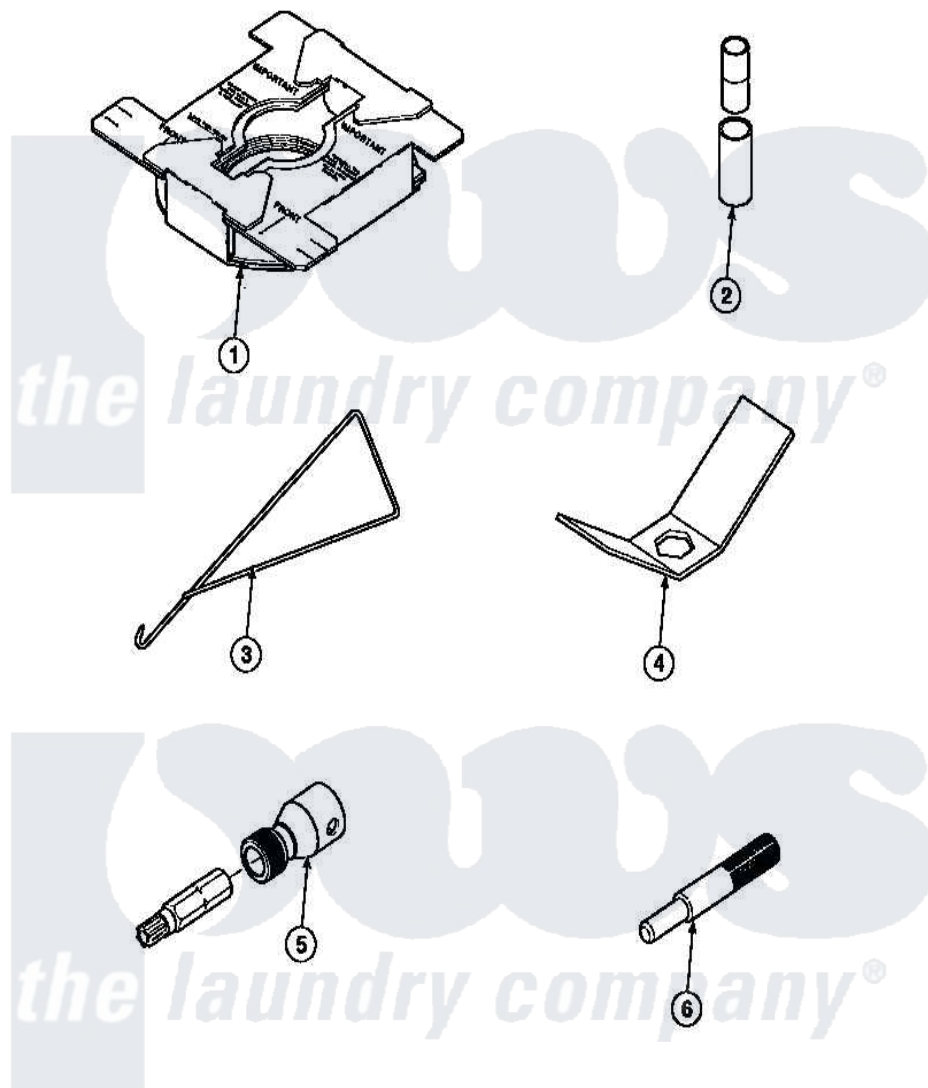

Amana LW6501W2 (BOM: PLW6501W2 B) 24 - SPECIAL TOOLS

Amana Residential Amana LW6501W2 (BOM: PLW6501W2 B) Washer Parts Parts Diagram 24 - SPECIAL TOOLS
 Click on the part number to view part

Item	Original Part Number	Replaced By	Status	Part Description
1	36926		Not Available	BRACE, SHIPPING
2	242P4			Installer, Spring
3	289P4	321P4		Hook, Spring
4	237P4	306P4		Hex Wrench
5	282P4			T25 Tamper Resistant Bit
"	24161			Torx Bit Holder
6	305P4		Not Available	TOOL, TRANSMISSION PI
NI	555P3	725P3		Kit