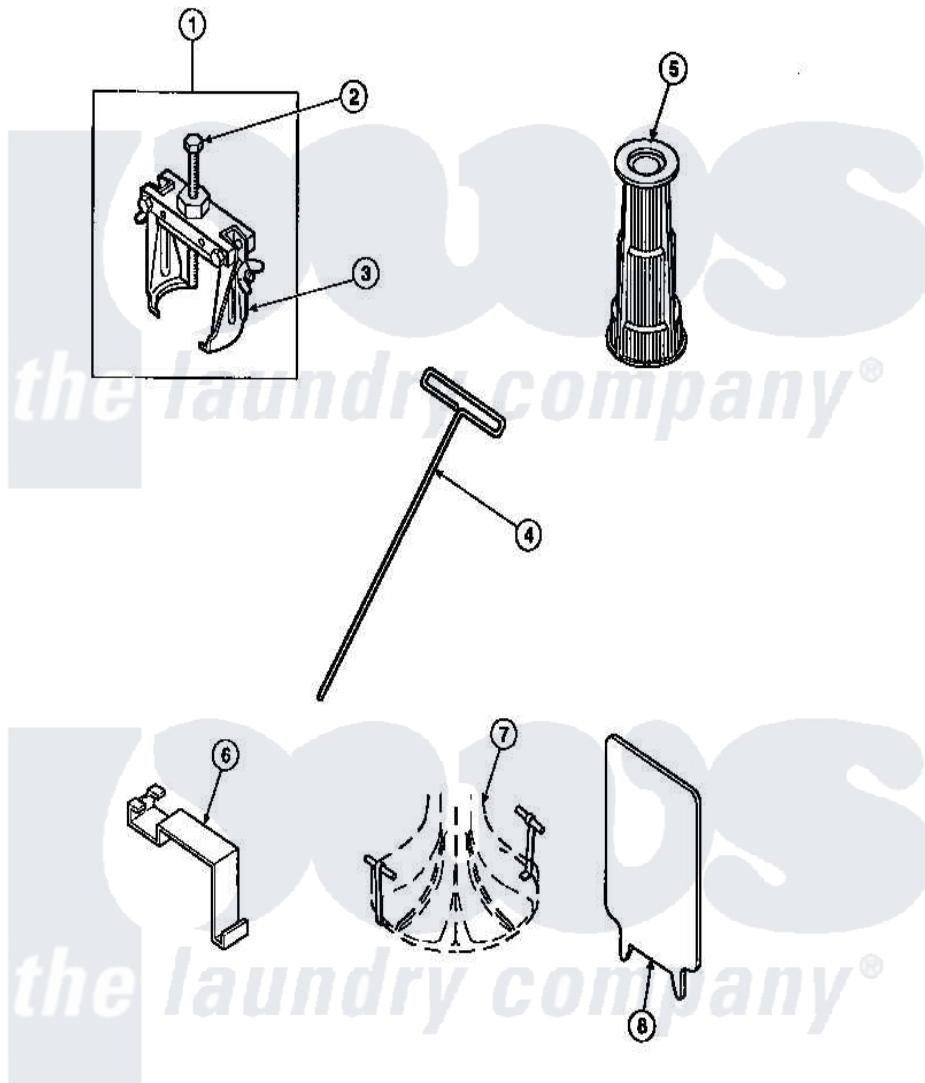

Amana LW6501W2 (BOM: PLW6501W2 B) 25 - SPECIAL TOOLS

Amana Residential Amana LW6501W2 (BOM: PLW6501W2 B) Washer Parts Parts Diagram 25 - SPECIAL TOOLS

[Click on the part number to view part](#)

| Item | Original Part Number | Replaced By | Status | Part Description |
|------|------------------------|-----------------------|---------------|-------------------------|
| 1 | 294P4 | | | Bell Tool |
| 2 | 294P4B | | | Drive Bell Bolt |
| 3 | 294P4A | | | Jaw, Drive Bell Tool |
| 4 | 291P4 | | Not Available | WRENCH, T - ALLEN |
| 5 | 293P4 | | | Seal Tool |
| 6 | 273P4 | | | Tub Cover Gasket Tool |
| 7 | 254P4P | | | Agitator Hooks |
| 8 | 272P4 | | | Tool, Lid Switch Instal |
| NI | 555P3 | 725P3 | | Kit |