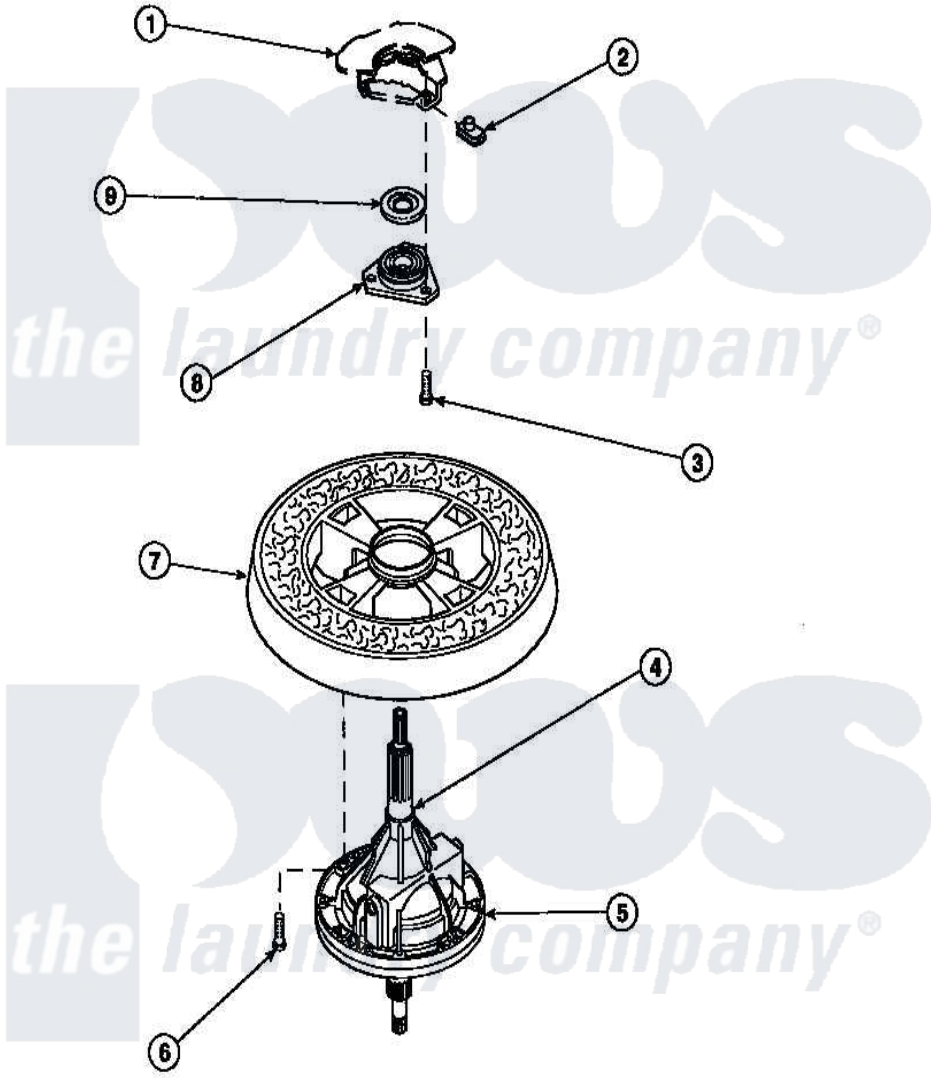

Amana LW6501W2 (BOM: PLW6501W2 B) 27 - TRANSMISSION ASSY AND BALANCE RING

Amana Residential Amana LW6501W2 (BOM: PLW6501W2 B) Washer Parts Parts Diagram 27 - TRANSMISSION ASSY AND BALANCE RING
 Click on the part number to view part

Item	Original Part Number	Replaced By	Status	Part Description
1	34438P			Assembly, Outer Tub
2	27222			Nut, Retainer 5/16-18
3	36991	3400500		Bolt, 3405245 5/16-18 X 3/4
4	27604P			Never-Seeze 1 Oz Tube
5	34526P			Assembly, Transmission
6	37047		Not Available	SCREW, CAP
7	34731		Not Available	ASSY,BALANCE RING-COMPL
8	27182	40004201P		Main Bearing Assembly
9	27187			Flinger