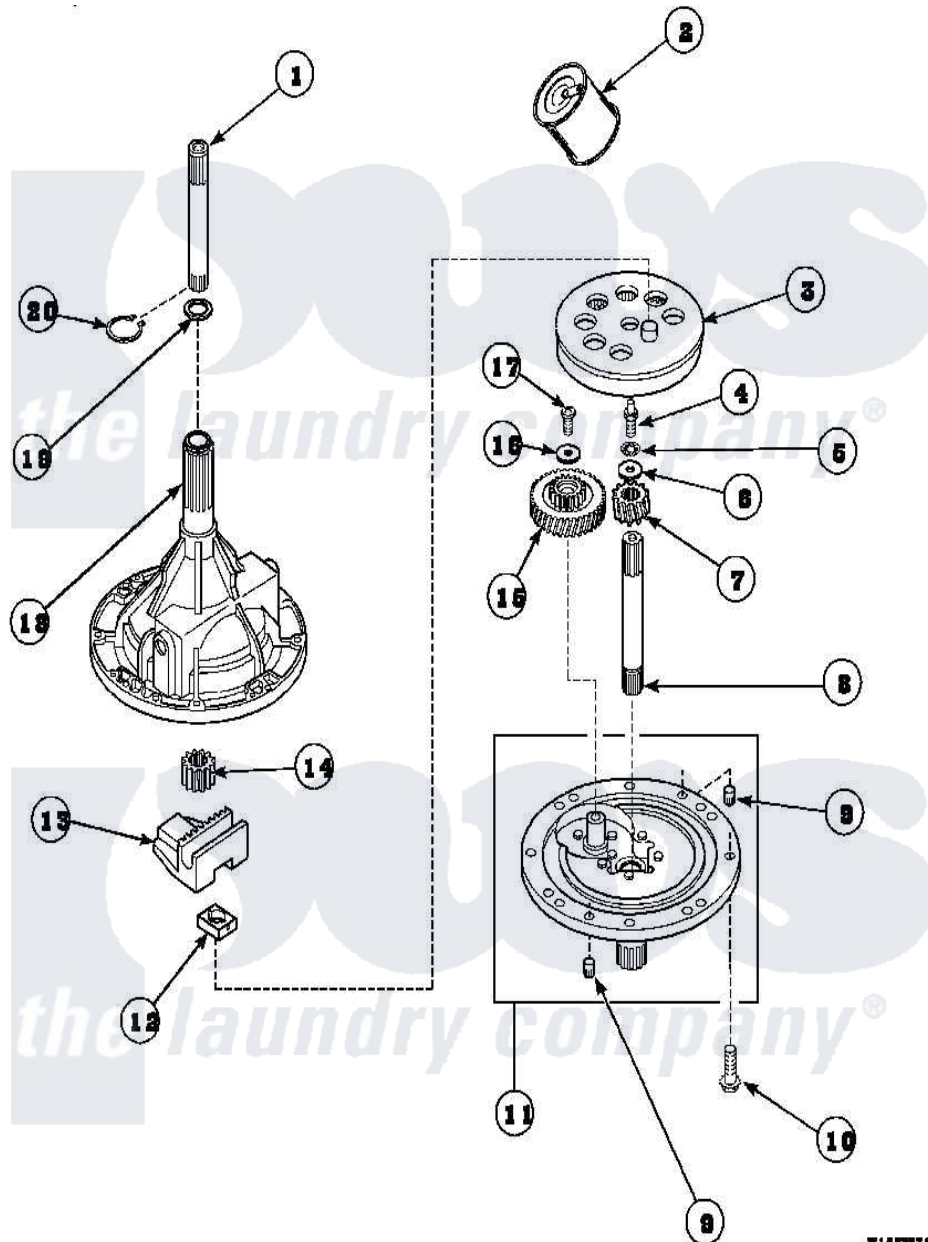

Amana LW6501W2 (BOM: PLW6501W2A) 01 - 34526P TRANSMISSION ASSY

Amana Residential Amana LW6501W2 (BOM: PLW6501W2A) Washer Parts Parts Diagram 01 - 34526P TRANSMISSION ASSY

Click on the part number to view part

Item	Original Part Number	Replaced By	Status	Part Description
1	<a href="#">Y36570</a>			Shaft, Output
2	<a href="#">27243P</a>			Oil, CW Transmission F-
3	<a href="#">26577</a>			Assembly, Gear And Stud
4	27030		Not Available	SCREW, 1/4-20 SPECIAL
5	<a href="#">21456</a>			Lockwasher, 1/4 Intshkp
6	26509	<a href="#">40041501</a>		Washer
7	<a href="#">36562</a>			Pinion, Drive
8	<a href="#">34853</a>			Shaft, Input
9	<a href="#">27172</a>			Pin, Dowel
10	32814		Not Available	SCREW, 1/4-20X7/8 SERRA
11	<a href="#">38290</a>			Assembly, Cover
12	<a href="#">26493</a>			Slide
13	<a href="#">Y31526</a>			Rack
14	<a href="#">27003</a>			Pinion, Agitator
15	<a href="#">29161</a>			Gear, Reduction

16	29260	Not Available	WASHER
17	<a href="#">29273</a>		Screw, 1/4-20 X 3/8
18	33223	Not Available	ASSY, TRANSMISSION CASE
19	<a href="#">35092</a>		Washer, 3628id X 1.00 X .056
20	<a href="#">27197</a>		Ring, Retaining
NI	37577P	Not Available	SEALANT