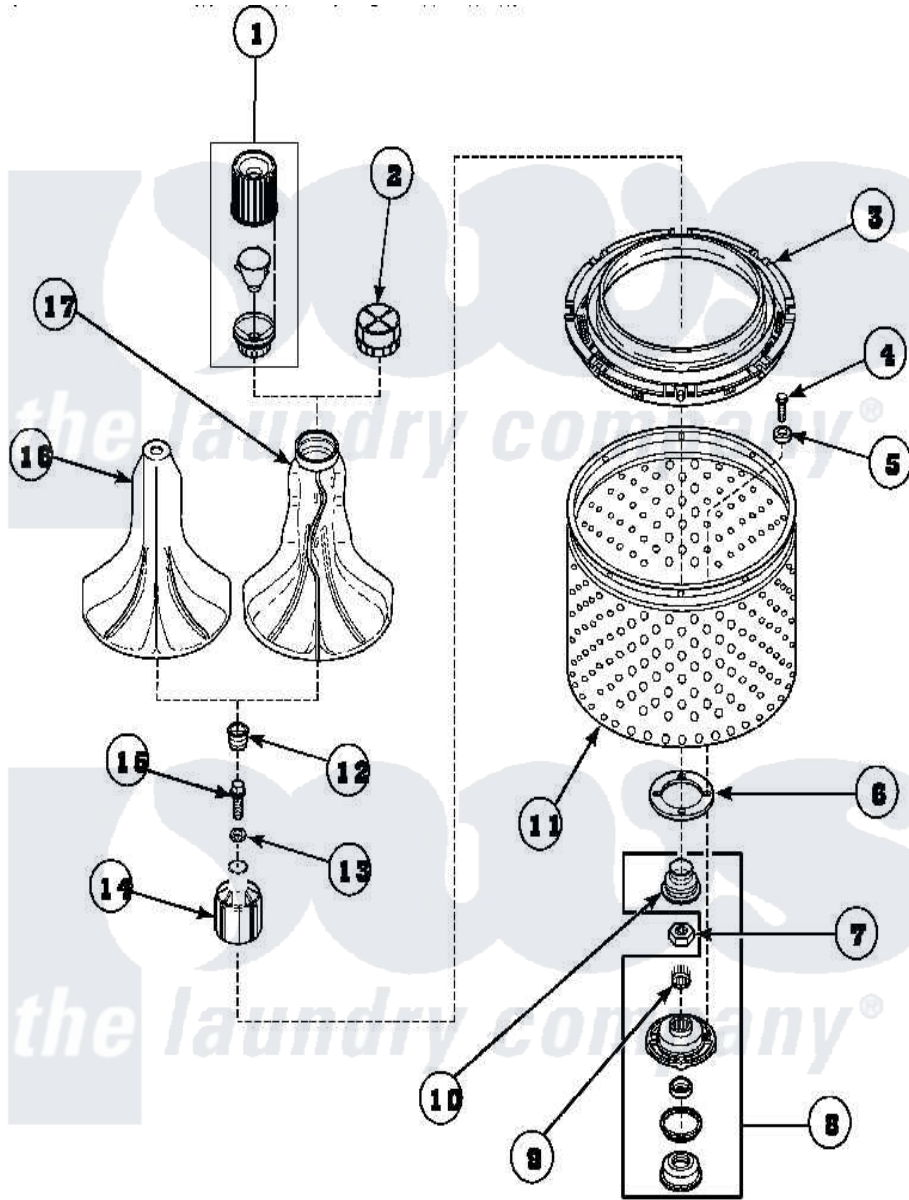

**Amana LW6501W2 (BOM: PLW6501W2A) 02 - AGITATOR/DRIVE BELL/SEAL KIT/TUB & HUB**

W214P2EA

Amana Residential Amana LW6501W2 (BOM: PLW6501W2A) Washer Parts Parts Diagram 02 - AGITATOR/DRIVE BELL/SEAL KIT/TUB & HUB  
 Click on the part number to view part

Item	Original Part Number	Replaced By	Status	Part Description
2	<a href="#">36515</a>			Cap, Agitator
3	<a href="#">35035</a>			Guard, Clothes
4	27202	<a href="#">W10116787</a>		Screw
5	<a href="#">28094</a>			Gasket
6	27125	<a href="#">39122</a>		Gasket, Washtub
7	Y29220	<a href="#">40016301</a>		Nut, Lock
8	495P3	<a href="#">R9900552</a>		Hub And Seal
9	29728	<a href="#">40008301</a>		Insert, Spline
10	36425	<a href="#">40016101</a>		Seal, Bell Drive
11	<a href="#">34521P</a>			Assembly, Tub
12	36511	<a href="#">40008401</a>		Plug, Bell
13	<a href="#">36472</a>			O-Ring
14	36443P	<a href="#">R9900189</a>		Kit, Drive Bell And Seal
15	34288	<a href="#">40065102</a>		Screw, Shoulder 1/4
16	<a href="#">33513</a>			Agitator, Short-Coin