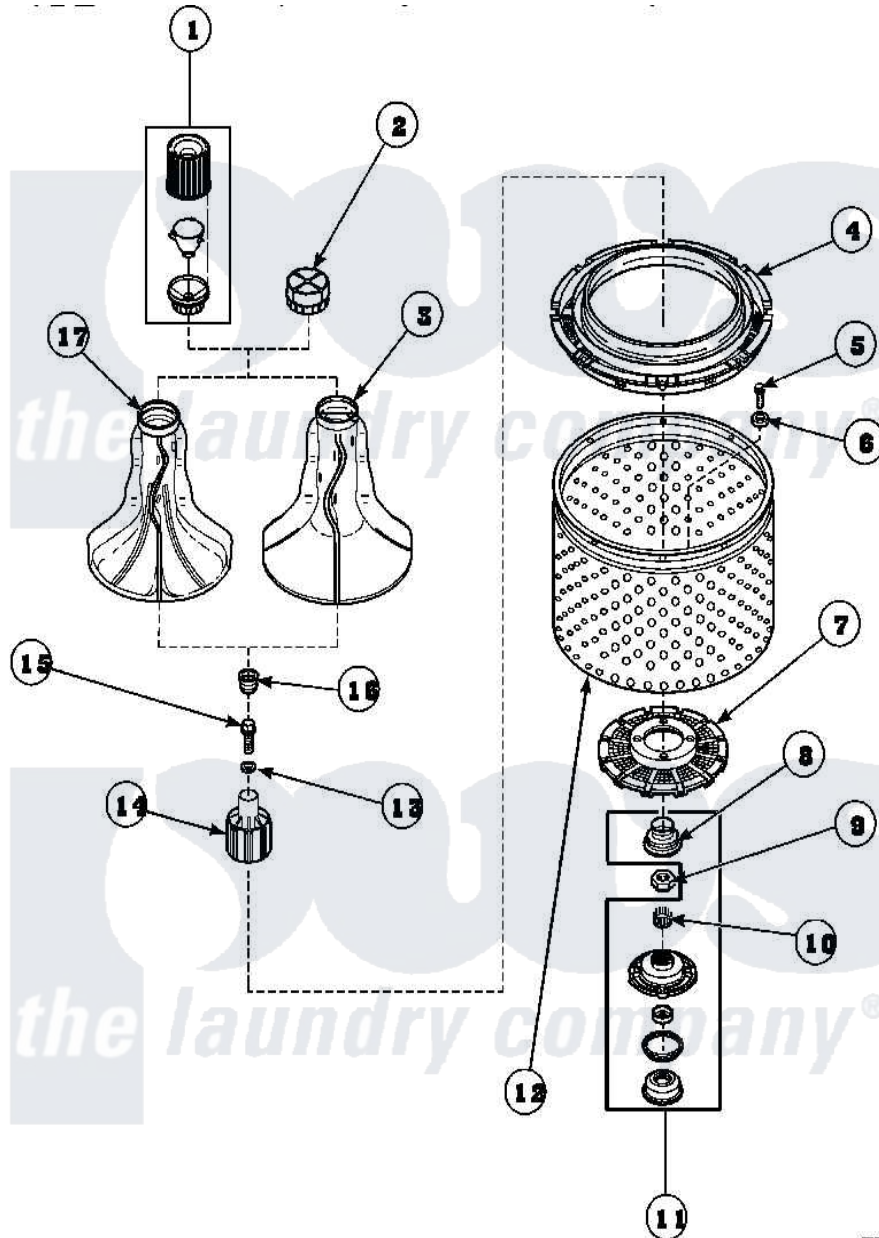

Amana LW6501W2 (BOM: PLW6501W2A) 03 - AGITATOR/DRIVE BELL/SEAL KIT/TUB & HUB

Amana Residential Amana LW6501W2 (BOM: PLW6501W2A) Washer Parts Parts Diagram 03 - AGITATOR/DRIVE BELL/SEAL KIT/TUB & HUB
 Click on the part number to view part

W23075A

Item	Original Part Number	Replaced By	Status	Part Description
2	36515			Cap, Agitator
4	35035			Guard, Clothes
5	27202	W10116787		Screw
6	28094			Gasket
8	36425	40016101		Seal, Bell Drive
9	Y29220	40016301		Nut, Lock
10	29728	40008301		Insert, Spline
11	495P3	R9900552		Hub And Seal
12	33501P	R9900144		Kit- Wash
13	36472			O-Ring
14	36443P	R9900189		Kit, Drive Bell And Seal
15	34288	40065102		Screw, Shoulder 1/4
16	36511	40008401		Plug, Bell
17	33174	40000501W		Agitator, Flex Vane