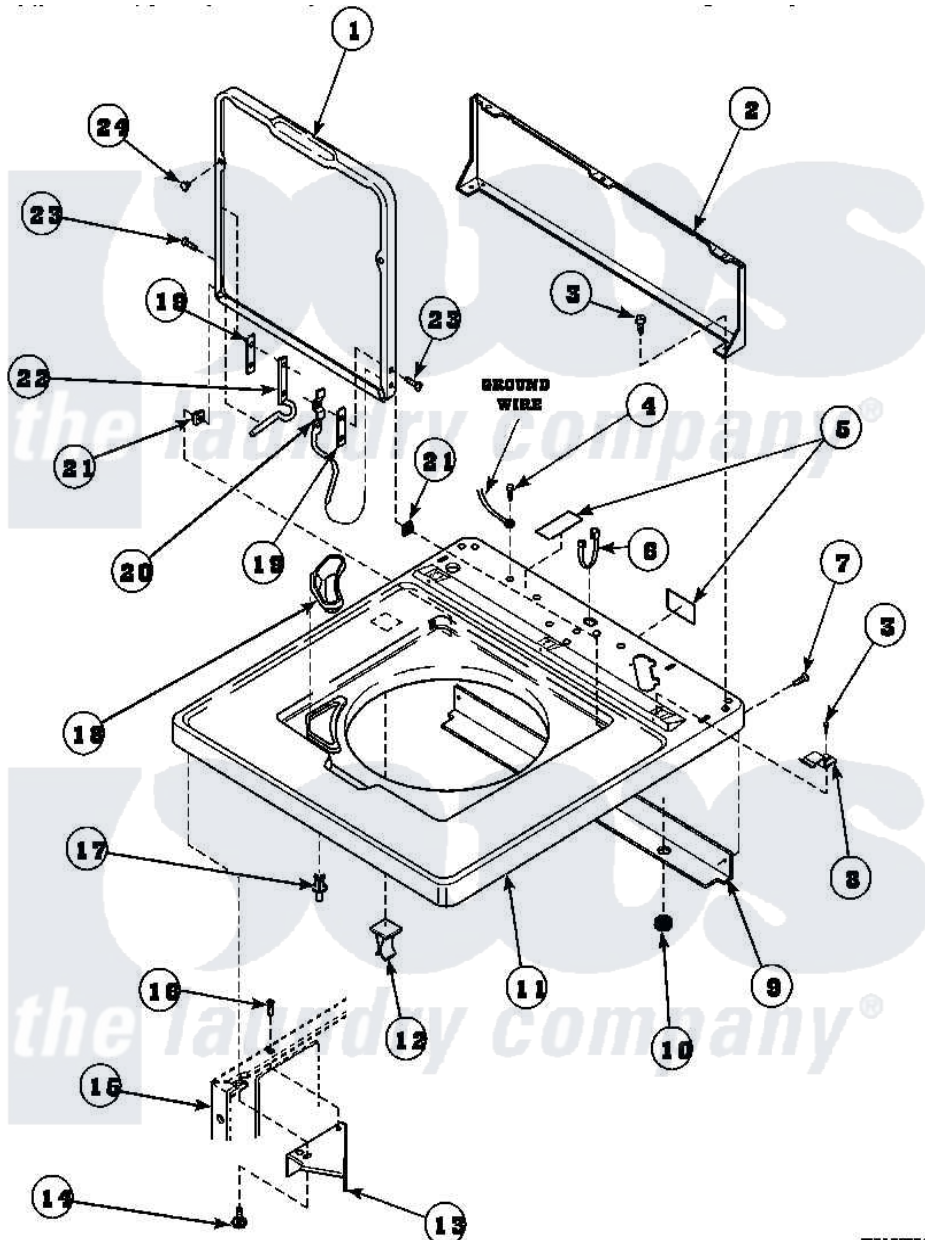

Amana LW6501W2 (BOM: PLW6501W2A) 05 - CAB TOP/LOADING DR & CTRL HOOD REAR PAN

Amana Residential Amana LW6501W2 (BOM: PLW6501W2A) Washer Parts Parts Diagram 05 - CAB TOP/LOADING DR & CTRL HOOD REAR PAN

Click on the part number to view part

Item	Original Part Number	Replaced By	Status	Part Description
2	34903		Not Available	PANEL, BACK HOOD (USE 37782)
3	23962	<a href="#">W10116760</a>		Screw
4	<a href="#">52909</a>			Screw, 10B-16 X 1/2 HeX
6	21903	<a href="#">211881</a>		Grommet, Cord Part Not Used-Gas Models Only
7	27196	<a href="#">27001200</a>		Screw
8	35887	<a href="#">40063901</a>		Clip, Hold Down
11	34902_P		Not Available	CABINET TOP
12	36519		Not Available	CLIP
13	<a href="#">36034</a>			Bracket, Director-Module
14	Y31644	<a href="#">27001200</a>		Screw
15	34475_P		Not Available	CABINET
16	36035		Not Available	SCREW,8-18X3/8 PHIL FLT HD
17	<a href="#">56534</a>			Barrel, Support