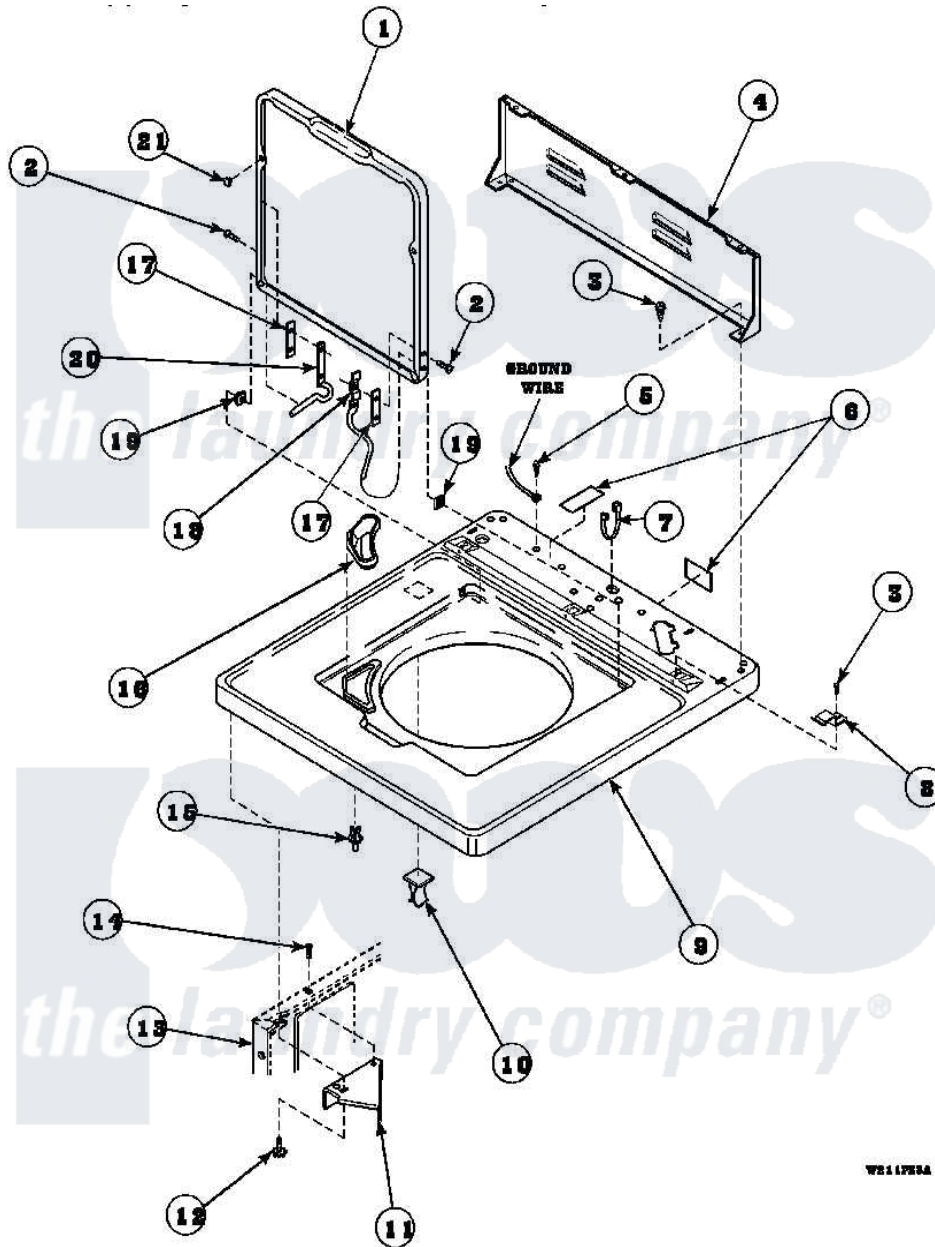

Amana LW6501W2 (BOM: PLW6501W2A) 06 - CAB TOP/LOADING DR & CTRL HOOD REAR PAN

WB11793A

Amana Residential Amana LW6501W2 (BOM: PLW6501W2A) Washer Parts Parts Diagram 06 - CAB TOP/LOADING DR & CTRL HOOD REAR PAN

[Click on the part number to view part](#)

Item	Original Part Number	Replaced By	Status	Part Description
1	33541_P		Not Available	LOADING DOOR
2	34337	<a href="#">W10119828</a>		Screw, Lid Hinge Mounting
3	23962	<a href="#">W10116760</a>		Screw
4	34903		Not Available	PANEL, BACK HOOD (USE 37782)
5	<a href="#">52909</a>			Screw, 10B-16 X 1/2 HeX
6	24903		Not Available	STICKER,DISCONNECT POW
7	21903	<a href="#">211881</a>		Grommet, Cord Part Not Used-Gas Models Only
8	35887	<a href="#">40063901</a>		Clip, Hold Down
9	34902_P		Not Available	CABINET TOP
10	36519		Not Available	CLIP
11	<a href="#">36034</a>			Bracket, Director-Module
12	Y31644	<a href="#">27001200</a>		Screw
13	34475_P		Not Available	CABINET

14	36035	Not Available	SCREW,8-18X3/8 PHIL FLT HD
15	<a href="#">56534</a>		Barrel, Support
16	34776	Not Available	DISPENSER,BLEACH
17	<a href="#">34338</a>		Gasket, Hinge
18	<a href="#">36437</a>		Hinge, Lid R
19	33446	<a href="#">40008201</a>	Bushing, Hinge
20	<a href="#">36513</a>		Hinge, Left
21	21685	<a href="#">40038001</a>	Bumper
NI	<a href="#">26594P</a>		Grease, Silicone - 2 Oz Tube